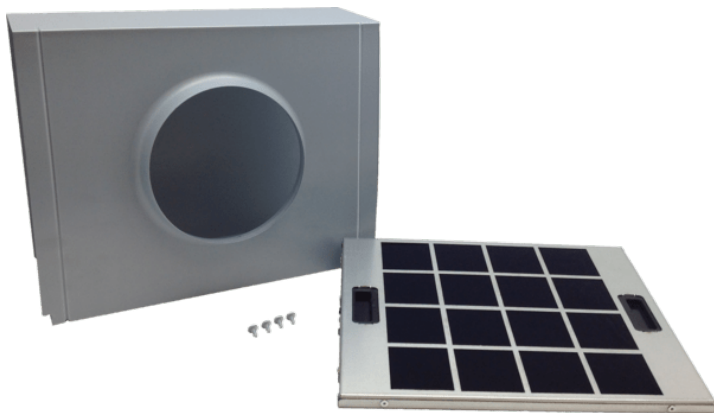

**Recirculation Kit for Masterpiece® HDDB Drawer  
Chimney Wall Hood  
RECHDDB**

**Product Features**

Notes: Please refer to installation instructions. Installation instructions are available at [www.thermador.com](http://www.thermador.com). Specifications are correct at the time of printing. Thermador reserves the right to change product specifications and design at any time, without notice.

**Product Features**

	Accessory
Brand	Thermador
SKU	RECHDDB
Internal article number	00000000000718492
EAN code	825225956235
Product packaging dimensions (HxWxD) (in)	11 7/8" x 13 3/8" x 17 3/4"
	7
	8
UPC code	825225956235
Product image	MCSA02757574_IMG_20180601_RECHMCB_RECHDDB_R