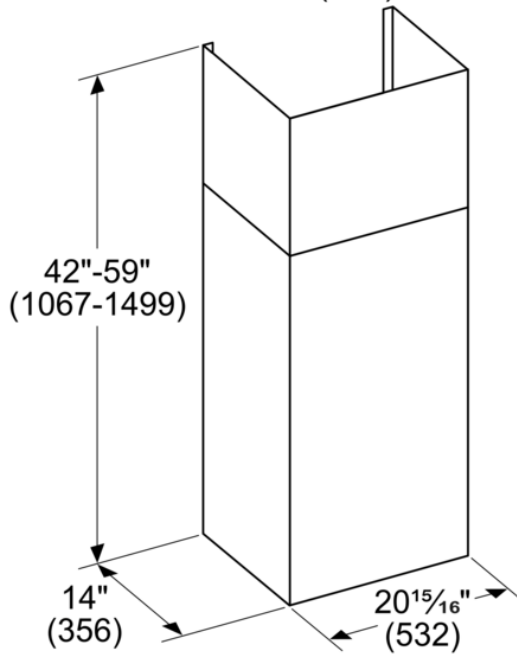

42 x 59-Inch Telescoping Duct Cover for Professional Chimney Wall Hood

Product Features

Notes: Please refer to installation instructions. Installation instructions are available at www.thermador.com. Specifications are correct at the time of printing. Thermador reserves the right to change product specifications and design at any time, without notice.

1 800 735 4328 | WWW.THERMADOR.COM | 1901 Main Street, Suite 600 Irvine, CA 92614

©2020 BSH HOME APPLIANCES CORPORATION, ALL RIGHTS RESERVED LITHO DATE: 04/2020

42 x 59-Inch Telescoping Duct Cover for Professional Chimney Wall Hood

measurements in inches (mm)

Product Features

Product group	Accessory
Brand	Thermador
SKU	CHMHP36XTW
Internal article number	00000000011030267
EAN code	825225940548
Product packaging dimensions (HxWxD) (in)	45 1/8" x 23 5/8" x 16 7/8"
Net weight (lbs)	32
Gross weight (lbs)	33
UPC code	825225940548
Name of product image	MCSA00782422_CHMHP36TSN_def.jpg