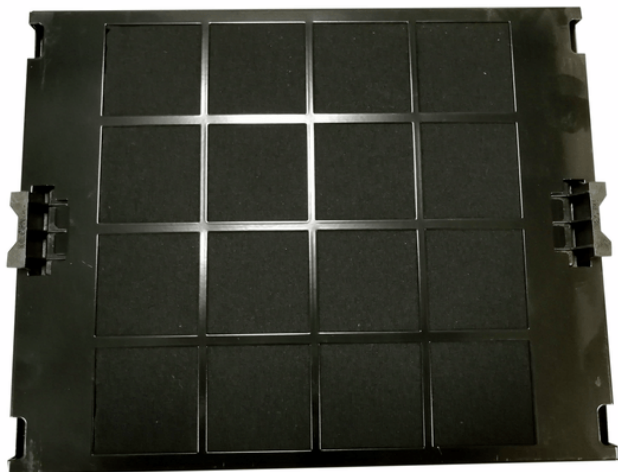

**Replacement Charcoal Filters for Masterpiece® HMCB  
and HDDB Recirculation Kit  
CHFHMCD**

**Product Features**

Notes: Please refer to installation instructions. Installation instructions are available at [www.thermador.com](http://www.thermador.com). Specifications are correct at the time of printing. Thermador reserves the right to change product specifications and design at any time, without notice.

**Product Features**

	<b>Accessory</b>
<b>Brand</b>	Thermador
<b>SKU</b>	CHFHMCD
<b>Internal article number</b>	CHFHMCD
<b>EAN code</b>	825225956259
<b>Product packaging dimensions (HxWxD) (in)</b>	1 1/8" x 17" x 17"
	2
	2
<b>UPC code</b>	825225956259
<b>Product image</b>	MCSA02756475_IMG_20180601_143456_CHFHMCD