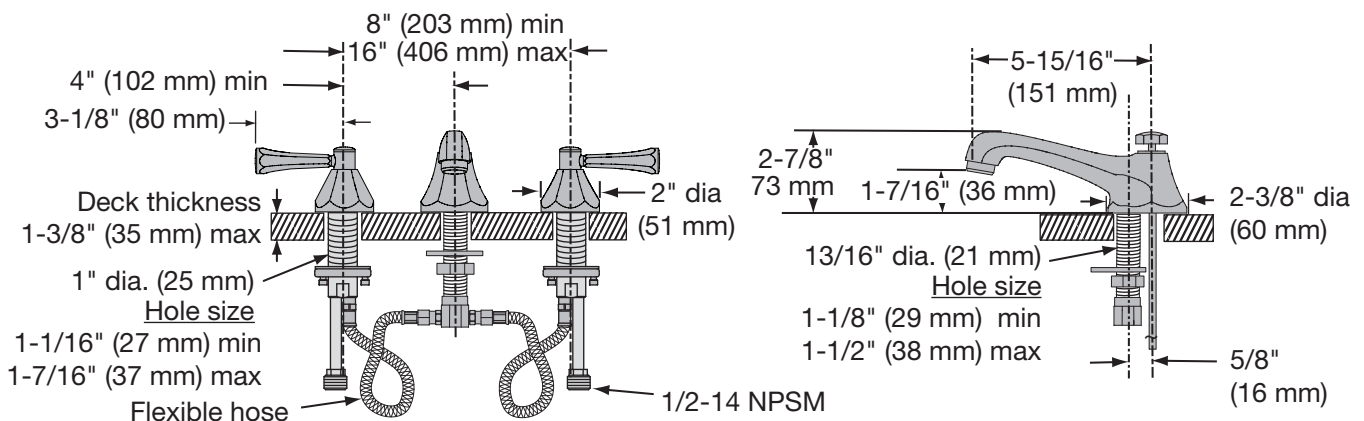

Warranty

- Limited Lifetime - to the original end purchaser in consumer installations.
- 5 years - for commercial installations

Feature Highlights

- Two handle widespread lavatory faucet with quarter turn ceramic components.
- 8 - 16 inch centers for mounting
- Braided supply hoses
- Pop-up drain and lift rod assembly
- Aerator with 2.2 gpm flow rate (8.3 L/min)
- Metal construction, polished chrome finish

Standards / Certifications

- ASME A112.18.1/CSA B125.1
- NSF/ANSI 61.9, NSF/ANSI 372
- WaterSense 1.0 gpm & 1.5 gpm

Dimensions Canterbury Widespread Lavatory Faucet, SLW-4512

Note: Dimensions subject to change without notice.