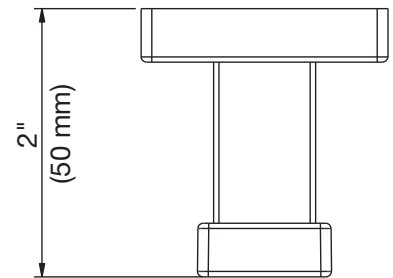

Location:

Robe Hook 363RH

Specification Submittal

Model Numbers

- 363RH Robe Hook

Feature Highlights

- Metal construction
- Mounting hardware included
- Standard finish is polished chrome

Finish Options / Modifications

Dimensions *Duro Robe Hook, 363RH*

Note: Dimensions subject to change without notice