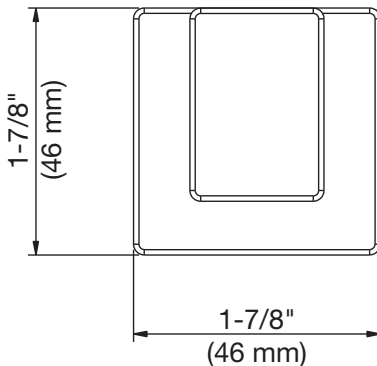

Location:

Robe Hook 363RH

Specification Submittal

Model Numbers

- 363RH Robe Hook

Feature Highlights

- Metal construction
- Mounting hardware included
- Standard finish is polished chrome

Finish Options / Modifications

Dimensions *Duro Robe Hook, 363RH*

Note: Dimensions subject to change without notice