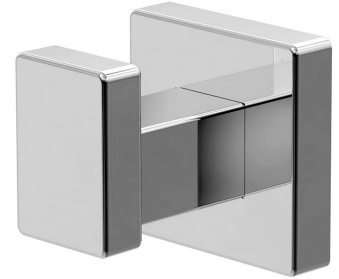

Location:

Robe Hook 363RH

Specification Submittal

Model Numbers

- 363RH Robe Hook

Feature Highlights

- Metal construction
- Mounting hardware included
- Standard finish is polished chrome

Finish Options / Modifications

Append appropriate -suffix to model number

- BBZ Brushed Bronze finish
- MB Matte Black finish
- STN Satin Nickel finish
- Polished Chrome (standard finish)

Warranty

- Limited Lifetime - to the original end purchaser in residential/consumer installations.
- 5 years - for commercial installations

Dimensions *Duro Robe Hook, 363RH*

Note: Dimensions subject to change without notice