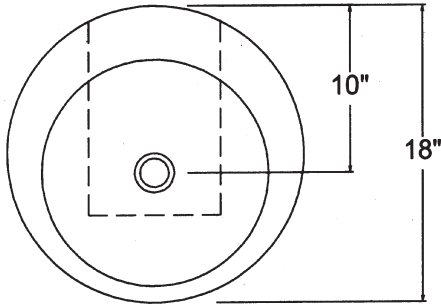

C62 VENETO PEDESTAL SINK

© 2007 STONE FOREST, INC.

TOP VIEW

FRONT VIEW

Available in:

Honed Black Granite (HONEBL)

Silver Travertine (ST)

Approx thickness at drain is 1".

Required drain use 9054D Grid Drain or
9058D lift and turn. Drains are 1.25" NPT.

This can be supplied by Stone Forest at your
request in select finishes

Do not use popup drains

Approx 650 lbs

SIDE VIEW

STONE
FOREST