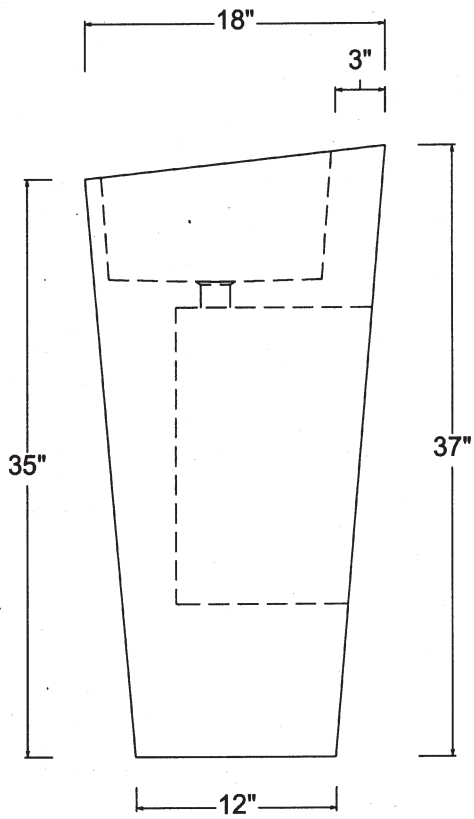

C62 VENETO PEDESTAL SINK

© 2007 STONE FOREST, INC.

TOP VIEW

FRONT VIEW

Available in:

Honed Black Granite (HONEBL)

Silver Travertine (ST)

Approx thickness at drain is 1".

Required drain use 9054D Grid Drain or
9058D lift and turn. Drains are 1.25" NPT.

This can be supplied by Stone Forest at your
request in select finishes

Do not use popup drains

Approx 650 lbs

SIDE VIEW

STONE
FOREST