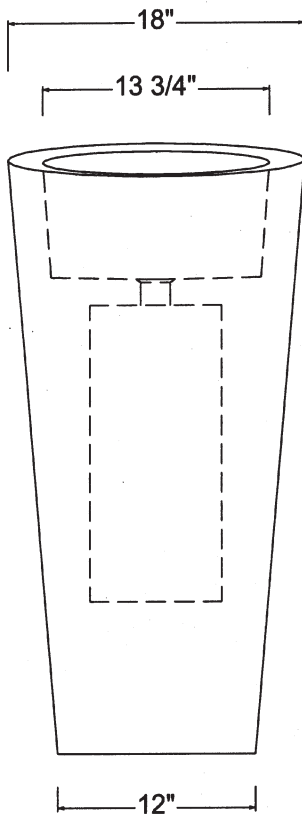

C62 VENETO PEDESTAL SINK

© 2007 STONE FOREST, INC.

TOP VIEW

FRONT VIEW

Available in:

Honed Black Granite (HONEBL)

Silver Travertine (ST)

Approx thickness at drain is 1".

Required drain use 9054D Grid Drain or
9058D lift and turn. Drains are 1.25" NPT.

This can be supplied by Stone Forest at your
request in select finishes

Do not use popup drains

Approx 650 lbs

SIDE VIEW

STONE
FOREST