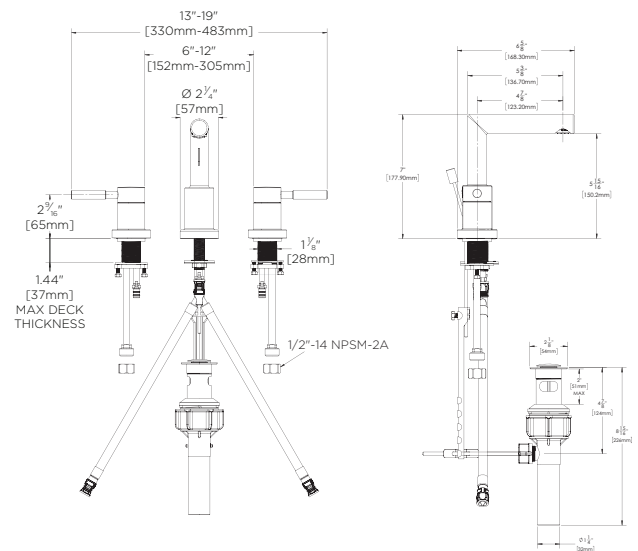

Neo™ Widespread Faucet

FEATURES:

- 1.2 GPM (4.5 L/min) flow rate
- Brass construction
- Lever handles
- 1/4 turn ceramic cartridges
- Inlet supply lines not included, accepts 1/2" NPSM to 3/8" compression supply lines or supplied coupling nuts with 3/8" O.D. ball nose risers
- Pop-up drain with lift rod
- Corrosion resistant finishes
- Coordinates with Neo Collection

STOCK FINISHES:

PC BN MB

SPECIALTY FINISHES:

BBS ORB PB PN

STANDARDS:

- ASME A112.18.1/CSA B125.1 certified
- NSF/ANSI 61 certified
- NSF 372 certified
- WaterSense certified
- ADA compliant

WARRANTY:

Visit www.speakman.com for full product warranty information

- Limited Lifetime Warranty (consumer)
- 5 Year Limited Warranty (commercial)

1. All dimensions are in inches (millimeters) unless otherwise specified and are subject to change without notice.

Architect/Engineer Approval Space:

P: 800-537-2107
F: 800-977-2747
W: WWW.SPEAKMAN.COM
R: 03-NOVEMBER 2019