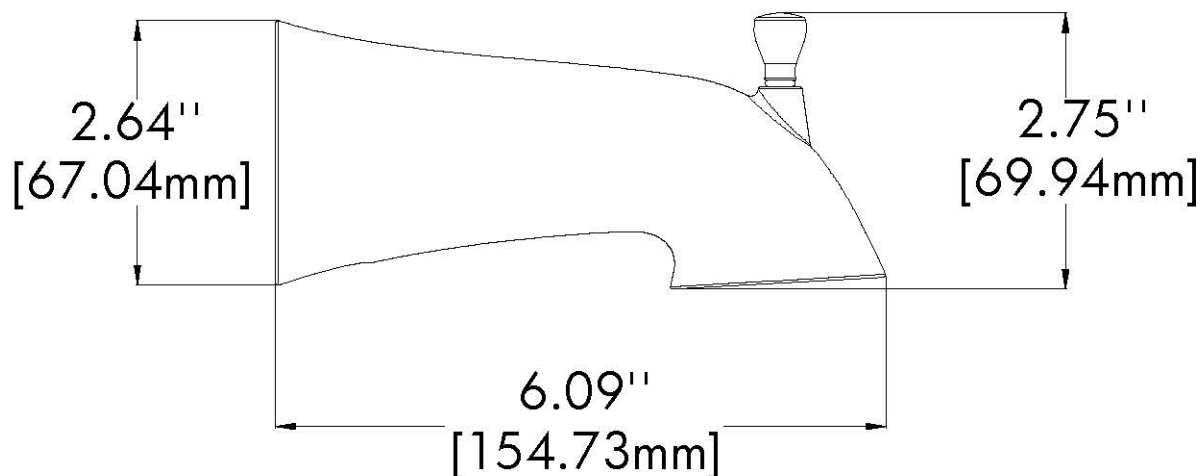

SPEAKMAN® S-1562

Chelsea™ Diverter Tub Spout

FEATURES:

- Diverter style
- 1/2 in. copper slip-fit connection
- Metal construction

FINISH:

PC BN

WARRANTY:

- 1 Year Limited

DIMENSIONS:

NOTE: 1. All dimensions are in inches (millimeters) unless otherwise specified and are subject to change without notice.

Architect/Engineer Approval Space:

SPEAKMAN
400 ANCHOR MILL ROAD
NEW CASTLE, DE 19720