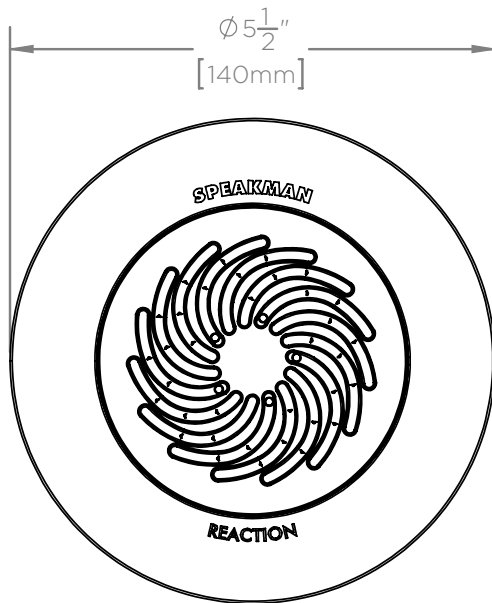

Architect/Engineer Approval Space:

SPEAKMAN
400 ANCHOR MILL ROAD
NEW CASTLE, DE 19720

P: 800-537-2107
F: 800-977-2747
W: WWW.SPEAKMAN.COM
R: DECEMBER 2016