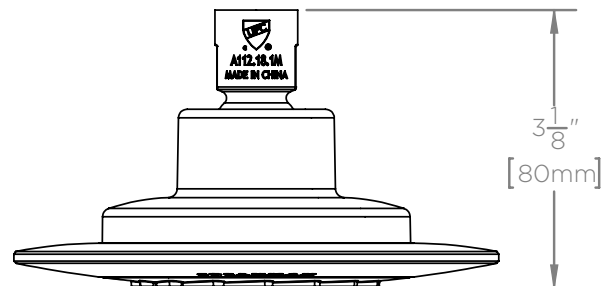

Architect/Engineer Approval Space:

SPEAKMAN
400 ANCHOR MILL ROAD
NEW CASTLE, DE 19720

P: 800-537-2107
F: 800-977-2747
W: WWW.SPEAKMAN.COM
R: DECEMBER 2016