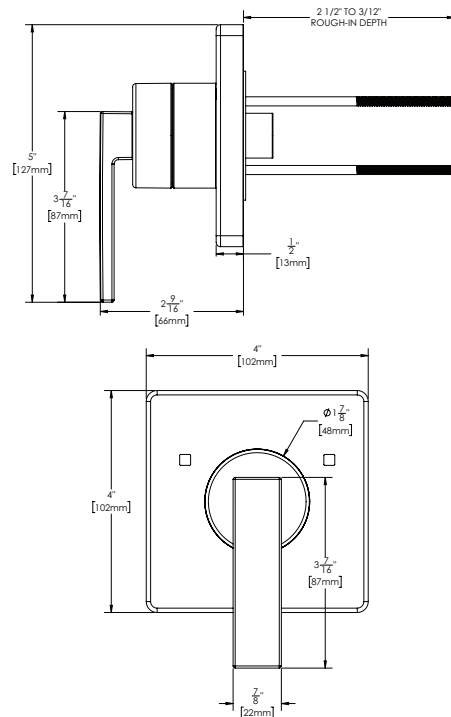

Lura® Transfer Valve

FEATURES:

- Transfers between 2 functions
- 120° handle rotation
- Metal lever handle
- Metal trim plate
- Includes mounting plate and hardware

VALVE OPTIONS:

- CPV-TV: Two-way transfer valve

All dimensions are in inches (millimeters) unless otherwise specified and are subject to change without notice.

Architect/Engineer Approval Space:

P: 800-537-2107

F: 800-977-2747

W: WWW.SPEAKMAN.COM

R: 03-DECEMBER 2019