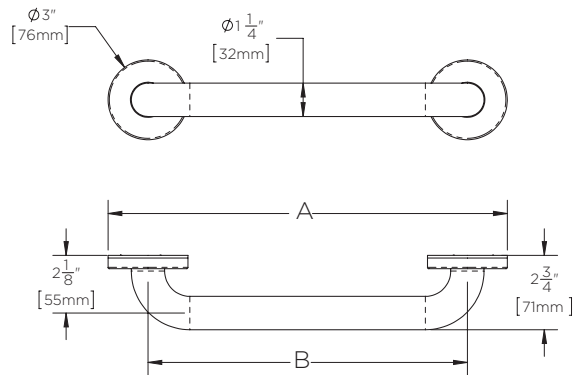

Neo™ ADA Grab Bar

MODELS:

- SA-1009-24: 24" ADA Grab Bar
- SA-1009-36: 36" ADA Grab Bar
- SA-1009-48: 48" ADA Grab Bar

FEATURES:

- ADA Grab Bar measures 24", 36", or 48" wide
- Stainless steel construction
- Corrosion resistant finishes
- Mounting hardware is included
- Coordinates with Neo Collection

STOCK FINISHES:

SPECIALTY FINISHES:

WARRANTY:

Visit www.speakman.com for full product warranty information

- Limited Lifetime Warranty (consumer)
- 1 Year Limited Warranty (commercial)

DIMENSION "A"

SA-1009-24	27" (686mm)
SA-1009-36	39" (991mm)
SA-1009-48	51" (1295mm)

DIMENSION "B"

SA-1009-24	24" (610mm)
SA-1009-36	36" (914mm)
SA-1009-48	48" (1219mm)

All dimensions are in inches (millimeters) unless otherwise specified and are subject to change without notice.
 • Not available for 48"