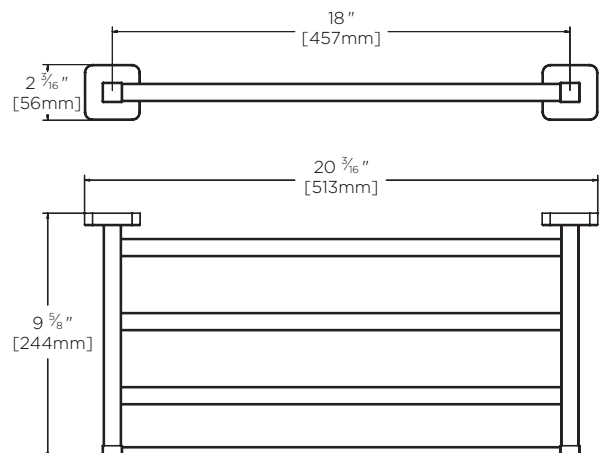

Kubos™ Towel Rack

FEATURES:

- Towel Rack measures 18" wide
- Brass Construction
- Corrosion resistant finishes
- Mounting hardware is included
- Coordinates with Kubos Collection

STOCK FINISHES:

PC BN

SPECIALTY FINISHES:

BBZ MB ORB PB PN

WARRANTY:

Visit www.speakman.com for full product warranty information

- Limited Lifetime Warranty (consumer)
- 1 Year Limited Warranty (commercial)

All dimensions are in inches (millimeters) unless otherwise specified and are subject to change without notice.

Architect/Engineer Approval Space:

P: 800-537-2107
F: 800-977-2747
W: WWW.SPEAKMAN.COM
R: 02-NOVEMBER 2019