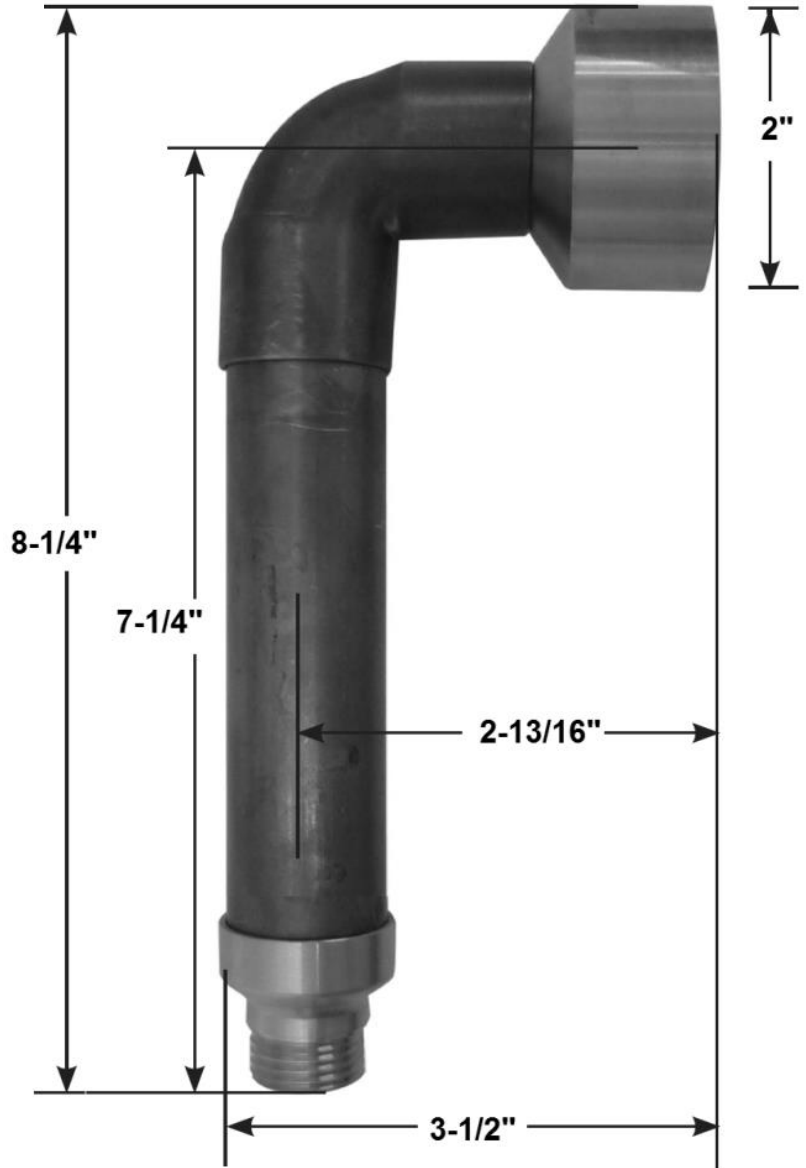

Feb 2018

PRODUCT SPECIFICATIONS

Waterbridge Tub Filler with Handshower
WB-RTF-WM-LBO-HS

- Cross handles available
- Custom finishes available

Connection	1/2" Copper
Valve	1/2"
GPM	8

Feb 2018

PRODUCT SPECIFICATIONS

Waterbridge Tub Filler with Handshower
WB-RTF-WM-LBO-HS

59" FLEXIBLE HOSE

WATERBRIDGE
HAND WAND

BRACKET FOR
HAND WAND