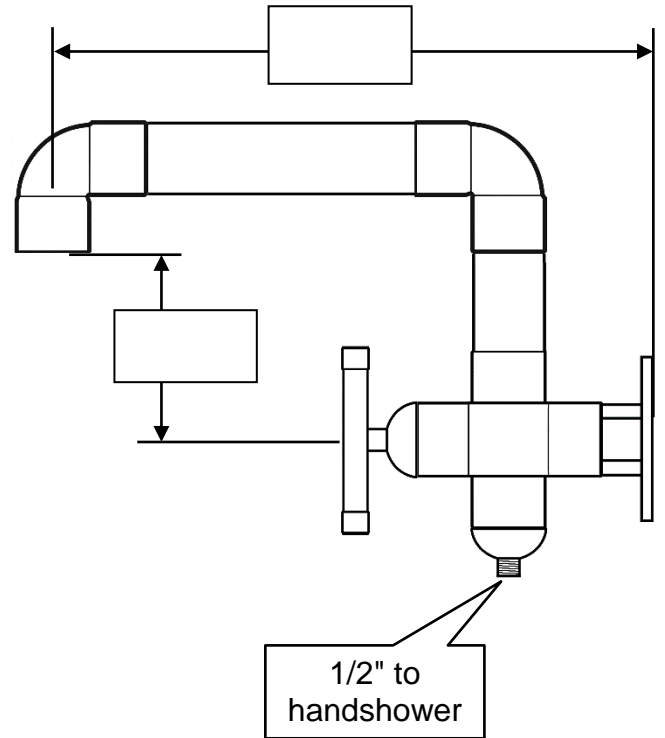

Feb 2018

PRODUCT SPECIFICATIONS

Waterbridge Tub Filler with Handshower
WB-RTF-WM-LBO-HS

- Cross handles available
- Custom finishes available

Connection	1/2" Copper
Valve	1/2"
GPM	8

Feb 2018

PRODUCT SPECIFICATIONS

Waterbridge Tub Filler with Handshower
WB-RTF-WM-LBO-HS

59" FLEXIBLE HOSE

WATERBRIDGE
HAND WAND

BRACKET FOR
HAND WAND