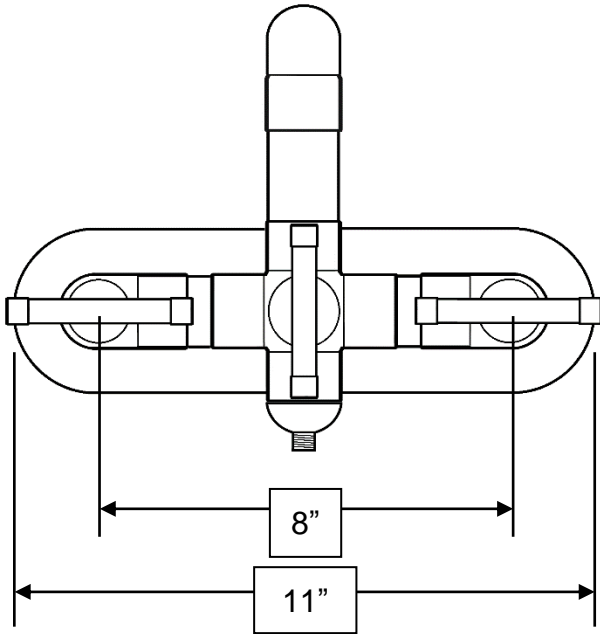

Feb 2018

PRODUCT SPECIFICATIONS

Waterbridge Tub Filler with Handshower
WB-RTF-WM-LBO-HS

- Cross handles available
- Custom finishes available

Connection	1/2" Copper
Valve	1/2"
GPM	8

Feb 2018

PRODUCT SPECIFICATIONS

Waterbridge Tub Filler with Handshower
WB-RTF-WM-LBO-HS

59" FLEXIBLE HOSE

WATERBRIDGE
HAND WAND

BRACKET FOR
HAND WAND