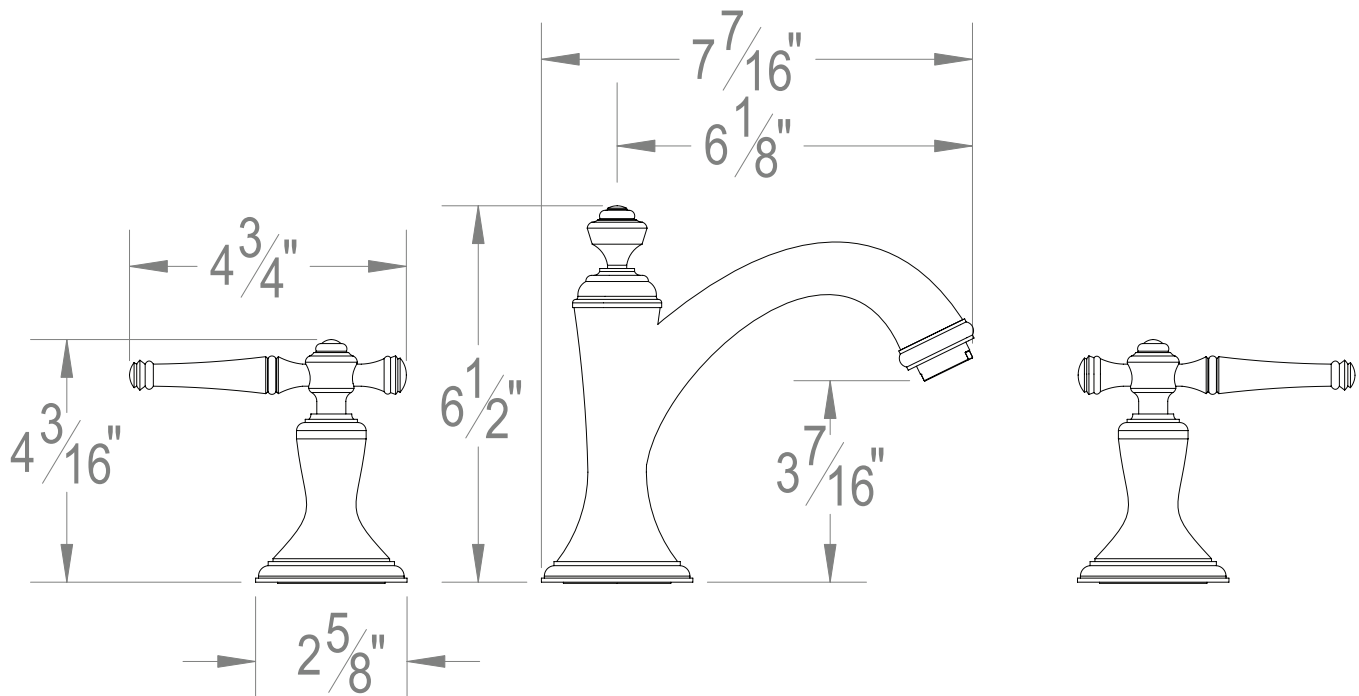

PRODUCT SPECIFICATION SHEET

ITEM # 9520KL Widespread lavatory set

- "KL" style handles
- Includes pop-up drain assembly
- Solid brass
- 1/4 turn ceramic disk cartridge
- 1.2 GPM (CALGreen Compliant)
- Pre-assembled handles and valves
- 22 finishes available

The measurements shown are for reference only. Products and specifications shown are subject to change without notice.