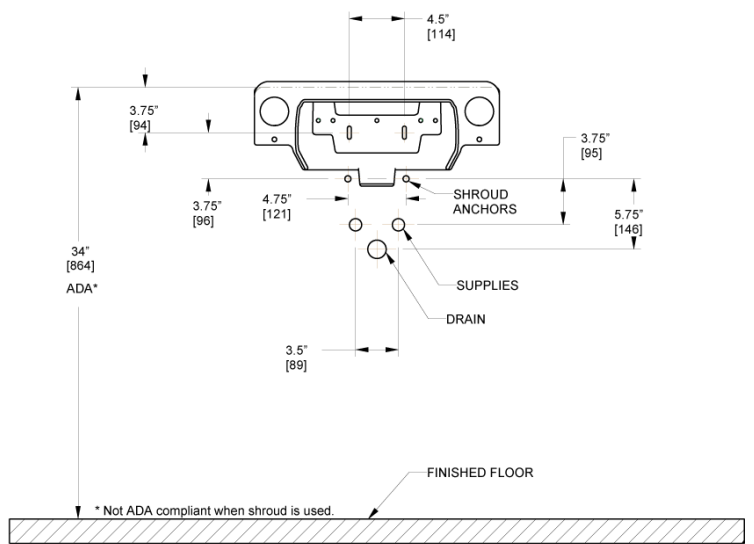

CODE NUMBER

3873206

DESCRIPTION

Vitreous China Wall-Mounted Ledgeback Lavatory.

DETAILS

- Centerset: Single
- Nominal Dimensions: 17 124/125" x 20" x 7 41/200" (457 x 508 x 183mm)

FEATURES

- White Vitreous China
- Wall mounted, ledgeback
- Rear overflow
- Single hole with left hand soap hole
- Carrier not included
- Mounting hardware included
- 20" x 18¼" (508 mm x 463 mm)

OPTIONAL CERAMIC SHROUD

- White vitreous china
- 7¾" x 10 ½" x 9¾" (197 mm x 267 mm x 248 mm)
- Mounting hardware included
- Must be specified separately Model SS-27, code 387678

DOWNLOADS

- [Wall-Hung Ledgeback Lavatory with Optional Shroud Installation](#)
- [Additional Downloads](#)

**COMPLIANCES & CERTIFICATIONS**

(ADA Compliant, cUPC Certified)

NOTES

All information contained within this document subject to change without notice.

All vitreous china dimensions shown in these drawings are nominal and not to scale. Dimensions can vary within the tolerances established in the governing ASME A112.19.2/CSA B45.1 standard. It is important to consider this when planning rough-in and plumbing layouts.

Lavatory does not meet ADA requirements when optional ceramic shroud is used.

ROUGH-IN

Sloan 10500 Seymour Ave, Franklin Park, IL 60131
Phone: 800.982.5839 • Fax: 800.447.8329 • sloan.com