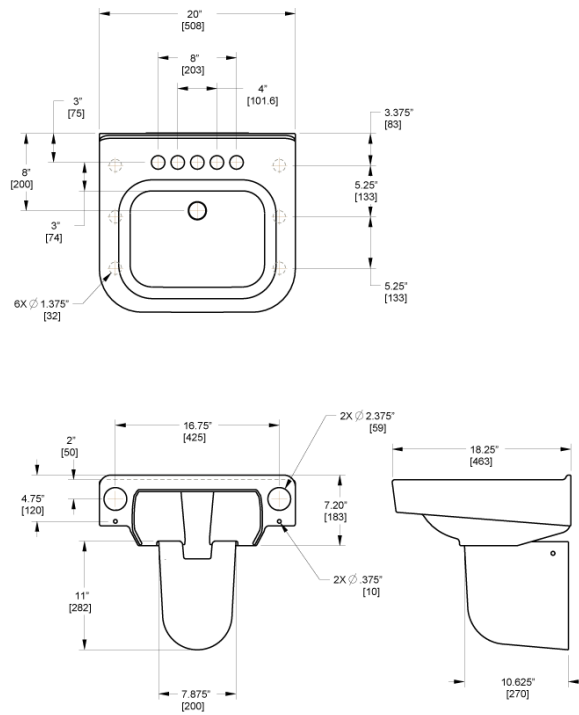

CODE NUMBER

3873206

DESCRIPTION

Vitreous China Wall-Mounted Ledgeback Lavatory.

DETAILS

- Centerset: Single
- Nominal Dimensions: 17 124/125" x 20" x 7 41/200" (457 x 508 x 183mm)

FEATURES

- White Vitreous China
- Wall mounted, ledgeback
- Rear overflow
- Single hole with left hand soap hole
- Carrier not included
- Mounting hardware included
- 20" x 18¼" (508 mm x 463 mm)

OPTIONAL CERAMIC SHROUD

- White vitreous china
- 7¾" x 10 ½" x 9¾" (197 mm x 267 mm x 248 mm)
- Mounting hardware included
- Must be specified separately Model SS-27, code 387678

DOWNLOADS

- [Wall-Hung Ledgeback Lavatory with Optional Shroud Installation](#)
- [Additional Downloads](#)

**COMPLIANCES & CERTIFICATIONS**

(ADA Compliant, cUPC Certified)

NOTES

All information contained within this document subject to change without notice.

All vitreous china dimensions shown in these drawings are nominal and not to scale. Dimensions can vary within the tolerances established in the governing ASME A112.19.2/CSA B45.1 standard. It is important to consider this when planning rough-in and plumbing layouts.

Lavatory does not meet ADA requirements when optional ceramic shroud is used.

ROUGH-IN

Sloan 10500 Seymour Ave, Franklin Park, IL 60131
Phone: 800.982.5839 • Fax: 800.447.8329 • sloan.com