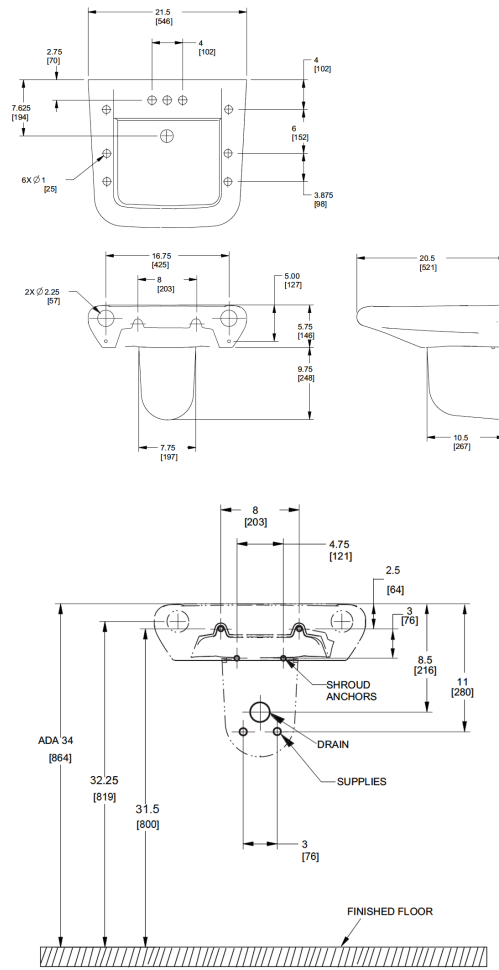

ROUGH-IN

Sloan 10500 Seymour Ave, Franklin Park, IL 60131
Phone: 800.982.5839 • Fax: 800.447.8329 • sloan.com