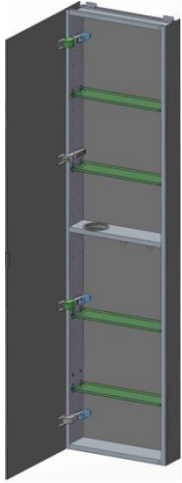

# SIDLER® Tall

	(left-hand hinge)	(right-hand hinge)
<b>Model#</b>	1.804.016	1.804.026
<b>Model</b>	TL 1/15 1/4"-6"/L	TL 1/15 1/4"-6"/R

Including:

- Styling shelf incl. hairdryer holder and accessory hocks
- Silverlasting™, double sided mirror doors
- 5 Glass shelves
- Blum soft close hinges
- Mirrored interior
- Anodized aluminum body

**Recessed**  
(Rough Opening 14 5/16" x 59 5/16")

**Surface Mount**

7626 Winston Street  
Burnaby, BC V5A 2H4  
CANADA

Phone: 604 415 2422  
Toll Free: 888 415 2422  
Fax: 604 415 2433

info@sidler-international.com  
www.sidler-international.com