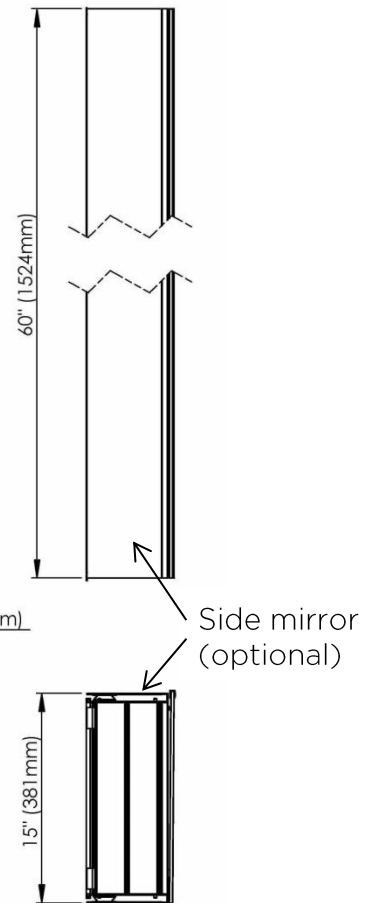

# SIDLER® Tall

	(left-hand hinge)	(right-hand hinge)
<b>Model#</b>	1.804.016	1.804.026
<b>Model</b>	TL 1/15 1/4"-6"/L	TL 1/15 1/4"-6"/R

Including:

- Styling shelf incl. hairdryer holder and accessory hocks
- Silverlasting™, double sided mirror doors
- 5 Glass shelves
- Blum soft close hinges
- Mirrored interior
- Anodized aluminum body

**Recessed**  
(Rough Opening 14 5/16" x 59 5/16")

**Surface Mount**

7626 Winston Street  
Burnaby, BC V5A 2H4  
CANADA

Phone: 604 415 2422  
Toll Free: 888 415 2422  
Fax: 604 415 2433

info@sidler-international.com  
www.sidler-international.com