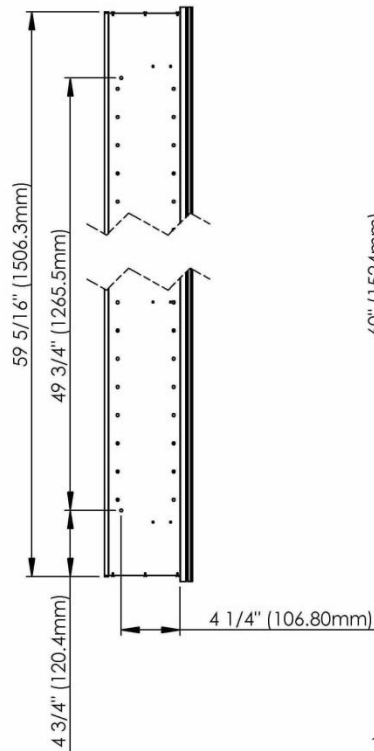

# SIDLER® Tall

	(left-hand hinge)	(right-hand hinge)
<b>Model#</b>	1.804.016	1.804.026
<b>Model</b>	TL 1/15 1/4"-6"/L	TL 1/15 1/4"-6"/R

Including:

- Styling shelf incl. hairdryer holder and accessory hocks
- Silverlasting™, double sided mirror doors
- 5 Glass shelves
- Blum soft close hinges
- Mirrored interior
- Anodized aluminum body

**Recessed**  
(Rough Opening 14 5/16" x 59 5/16")

**Surface Mount**

7626 Winston Street  
Burnaby, BC V5A 2H4  
CANADA

Phone: 604 415 2422  
Toll Free: 888 415 2422  
Fax: 604 415 2433

info@sidler-international.com  
www.sidler-international.com