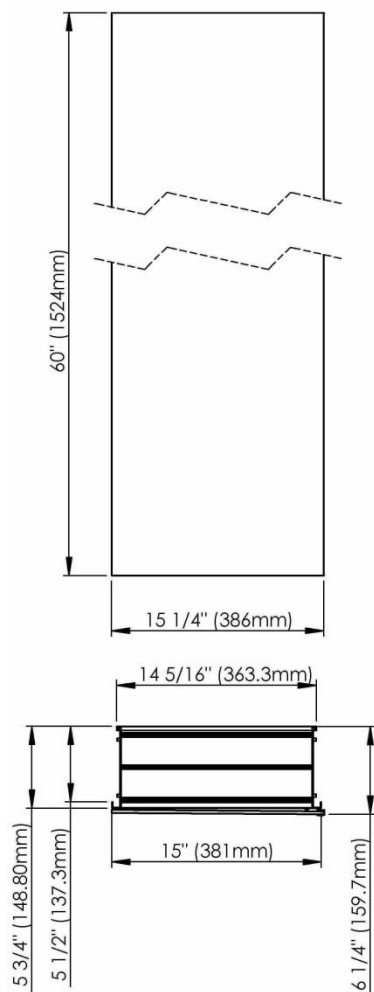

# SIDLER® Tall

	(left-hand hinge)	(right-hand hinge)
<b>Model#</b>	1.804.016	1.804.026
<b>Model</b>	TL 1/15 1/4"-6"/L	TL 1/15 1/4"-6"/R

Including:

- Styling shelf incl. hairdryer holder and accessory hocks
- Silverlasting™, double sided mirror doors
- 5 Glass shelves
- Blum soft close hinges
- Mirrored interior
- Anodized aluminum body

**Recessed**  
(Rough Opening 14 5/16" x 59 5/16")

**Surface Mount**

7626 Winston Street  
Burnaby, BC V5A 2H4  
CANADA

Phone: 604 415 2422  
Toll Free: 888 415 2422  
Fax: 604 415 2433

info@sidler-international.com  
www.sidler-international.com