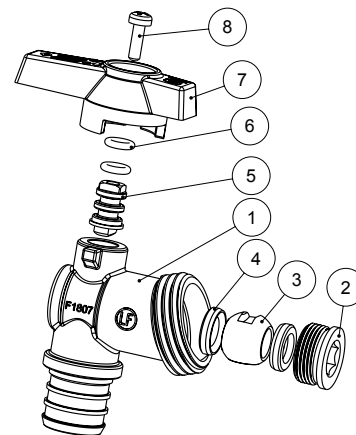

**Feature**

- 125# CWP
- Lead free brass body
- Virgin PTFE seats
- PEX (F1807) x Hose
- No Kink spout
- Double NBR O-ring packing
- AB1953, NSF/ANSI 61 & 372 certified

**Material**

|   | Part       | Material                 | Specification |
|---|------------|--------------------------|---------------|
| 1 | Body       | DZR Lead Free Brass      | C27453        |
| 2 | End piece  | Lead Free Brass          | C28000        |
| 3 | Ball       | Low Lead Brass/Cr Plated | C28000        |
| 4 | Seat       | PTFE                     | PTFE          |
| 5 | Stem       | Low Lead Brass           | C28000        |
| 6 | O-ring     | NBR                      | NSF Approved  |
| 7 | Handle     | Aluminum                 | -             |
| 8 | Handle nut | Steel / Zn Plated        | ASTM 36       |

**Dimension**

|      | A<br>[in] | H<br>[in] | H1<br>[in] | L<br>[in] | Wt. L<br>[lb] |
|------|-----------|-----------|------------|-----------|---------------|
| 1/2" | 1.32      | 1.20      | 1.34       | 1.89      | 0.23          |
| 3/4" | 1.32      | 1.20      | 1.34       | 1.89      | 0.26          |