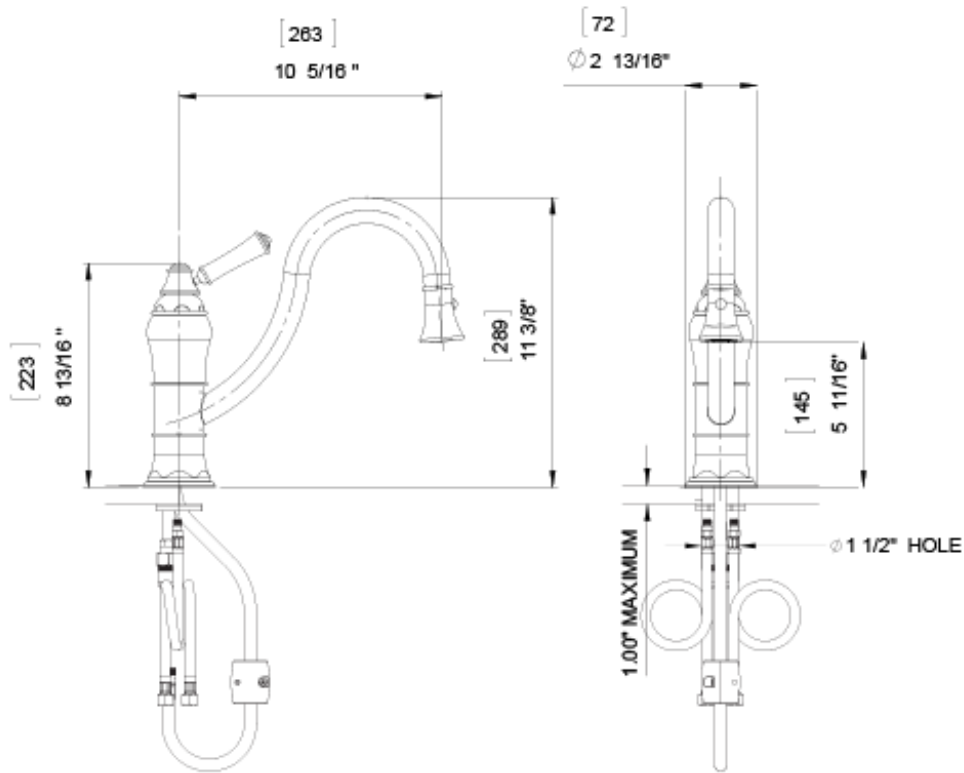

SINGLE CONTROL KITCHEN SET WITH RETRACTABLE DUAL HAND SPRAY

Critical Dimensions