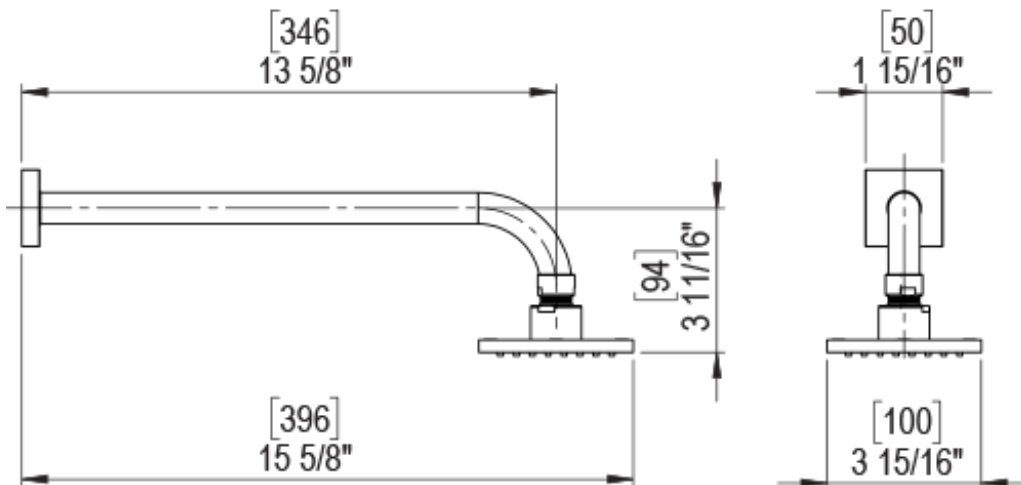

23RSQCHMB Specifications

ADJUSTABLE SLIDE BAR WITH HAND HELD SHOWER ASSEMBLY

WALL MOUNT TUB SPOUT

THREE WAY DIVERTER WITH SHUT-OFFS IN BETWEEN FUNCTIONS

4" SHOWER HEAD WITH WALL MOUNT 16" SHOWER ARM & FLANGE

TEMPERATURE CONTROL VALVE WITH STOPS

INTEGRAL SUPPLY WITH 1/2" NPT X 1/2" NPSM X 3" NIPPLE