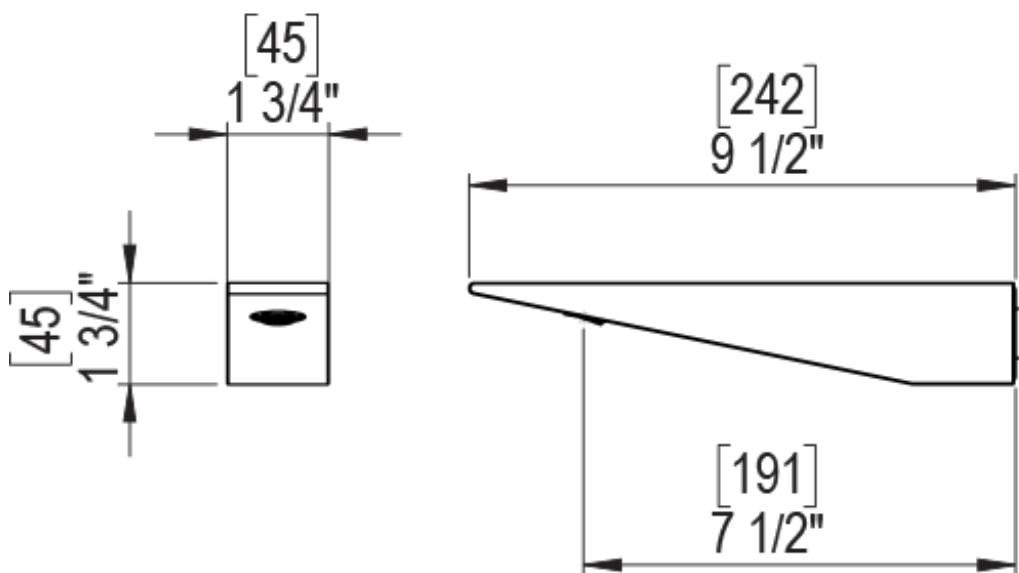

23RSQCHMB Specifications

ADJUSTABLE SLIDE BAR WITH HAND HELD SHOWER ASSEMBLY

WALL MOUNT TUB SPOUT

THREE WAY DIVERTER WITH SHUT-OFFS IN BETWEEN FUNCTIONS

4" SHOWER HEAD WITH WALL MOUNT 16" SHOWER ARM & FLANGE

TEMPERATURE CONTROL VALVE WITH STOPS

INTEGRAL SUPPLY WITH 1/2" NPT X 1/2" NPSM X 3" NIPPLE