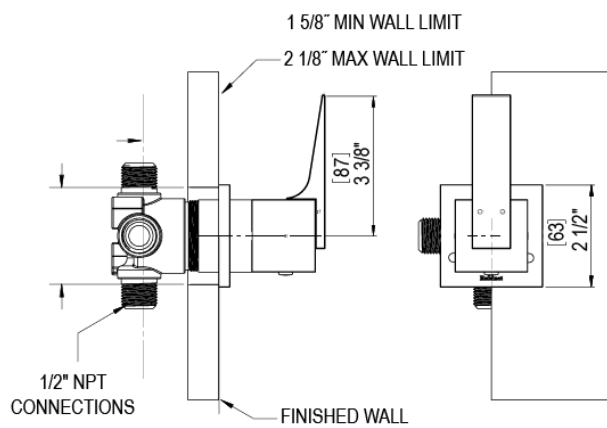

23RSQCHMB Specifications

ADJUSTABLE SLIDE BAR WITH HAND HELD SHOWER ASSEMBLY

WALL MOUNT TUB SPOUT

THREE WAY DIVERTER WITH SHUT-OFFS IN BETWEEN FUNCTIONS

4" SHOWER HEAD WITH WALL MOUNT 16" SHOWER ARM & FLANGE

TEMPERATURE CONTROL VALVE WITH STOPS

INTEGRAL SUPPLY WITH 1/2" NPT X 1/2" NPSM X 3" NIPPLE