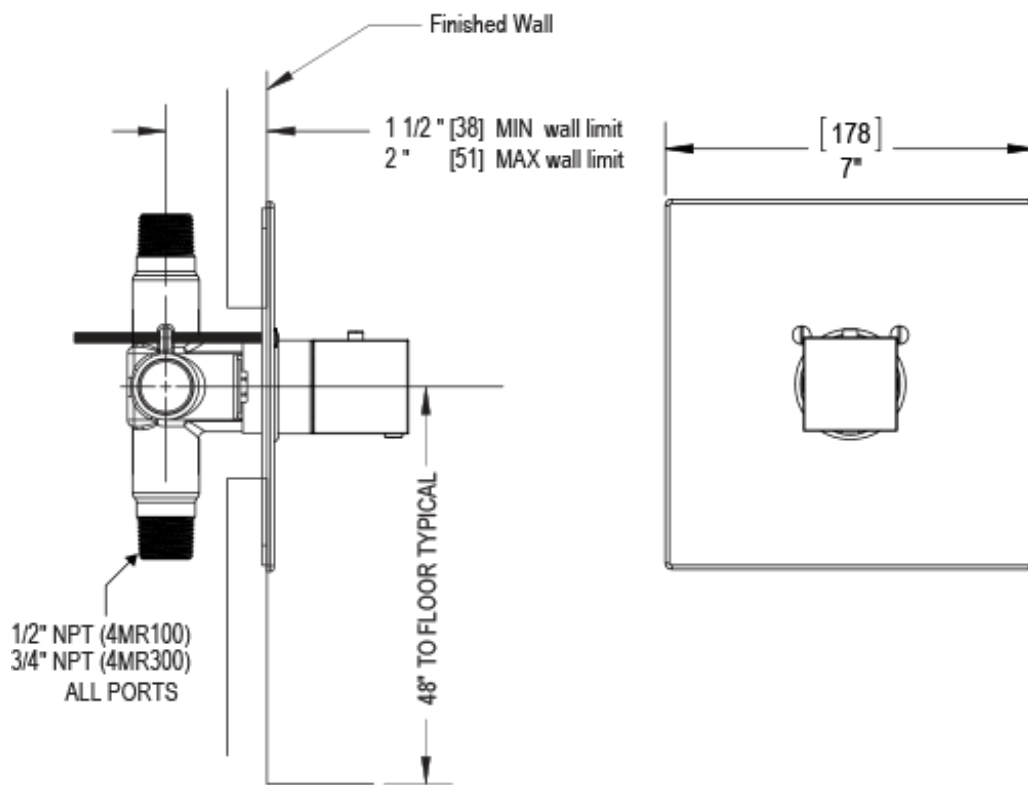

23RSQCHMB Specifications

ADJUSTABLE SLIDE BAR WITH HAND HELD SHOWER ASSEMBLY

WALL MOUNT TUB SPOUT

THREE WAY DIVERTER WITH SHUT-OFFS IN BETWEEN FUNCTIONS

4" SHOWER HEAD WITH WALL MOUNT 16" SHOWER ARM & FLANGE

TEMPERATURE CONTROL VALVE WITH STOPS

INTEGRAL SUPPLY WITH 1/2" NPT X 1/2" NPSM X 3" NIPPLE