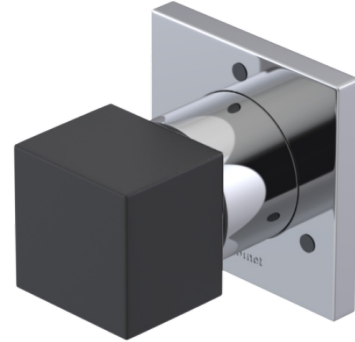

23RSQCHMB Specifications

ADJUSTABLE SLIDE BAR WITH HAND HELD SHOWER ASSEMBLY

WALL MOUNT TUB SPOUT

THREE WAY DIVERTER WITH SHUT-OFFS IN BETWEEN FUNCTIONS

4" SHOWER HEAD WITH WALL MOUNT 16" SHOWER ARM & FLANGE

TEMPERATURE CONTROL VALVE WITH STOPS

INTEGRAL SUPPLY WITH 1/2" NPT X 1/2" NPSM X 3" NIPPLE