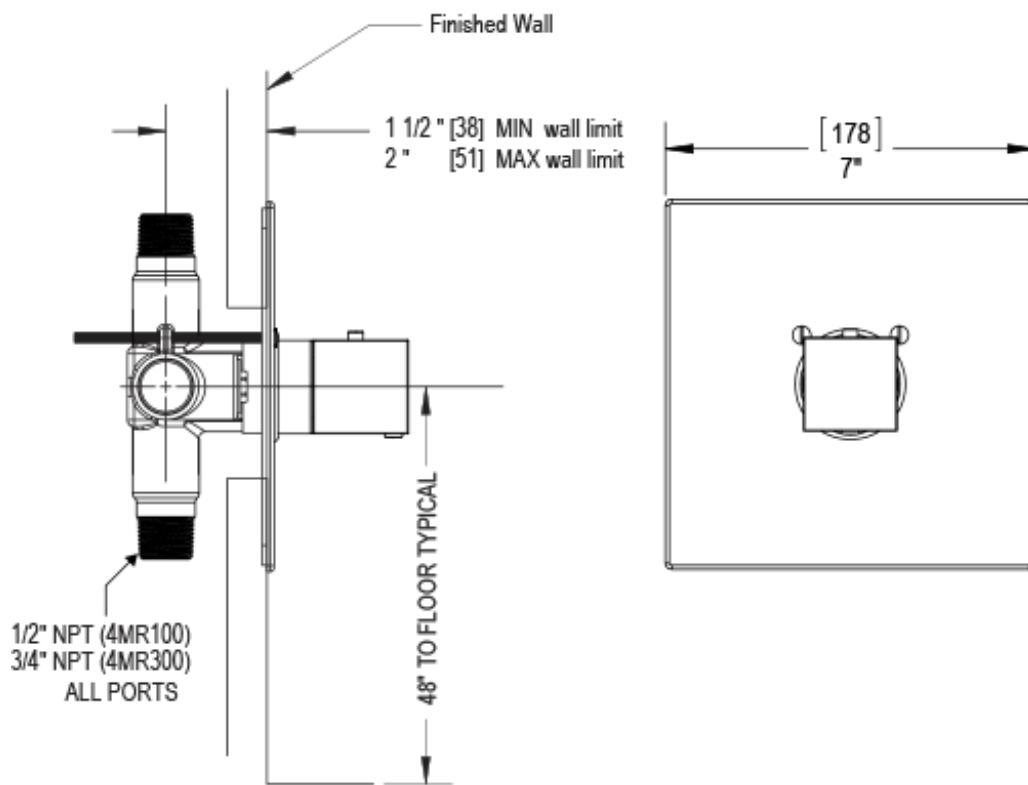

23RSLCHRD Specifications

ADJUSTABLE SLIDE BAR WITH HAND HELD SHOWER ASSEMBLY

WALL MOUNT TUB SPOUT

THREE WAY DIVERTER WITH SHUT-OFFS IN BETWEEN FUNCTIONS

4" SHOWER HEAD WITH WALL MOUNT 16" SHOWER ARM & FLANGE

TEMPERATURE CONTROL VALVE WITH STOPS

INTEGRAL SUPPLY WITH 1/2" NPT X 1/2" NPSM X 3" NIPPLE