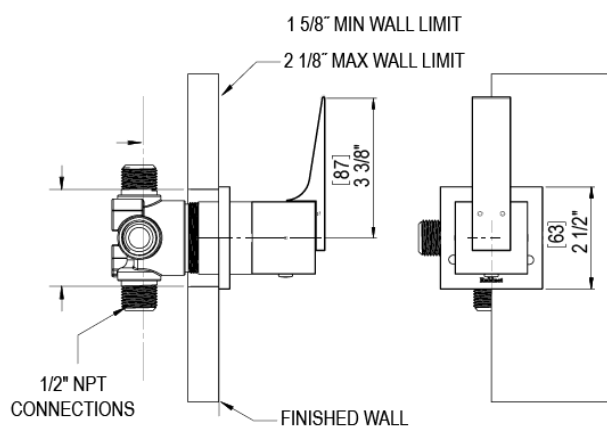

23RSLCHRD Specifications

ADJUSTABLE SLIDE BAR WITH HAND HELD SHOWER ASSEMBLY

WALL MOUNT TUB SPOUT

THREE WAY DIVERTER WITH SHUT-OFFS IN BETWEEN FUNCTIONS

4" SHOWER HEAD WITH WALL MOUNT 16" SHOWER ARM & FLANGE

TEMPERATURE CONTROL VALVE WITH STOPS

INTEGRAL SUPPLY WITH 1/2" NPT X 1/2" NPSM X 3" NIPPLE