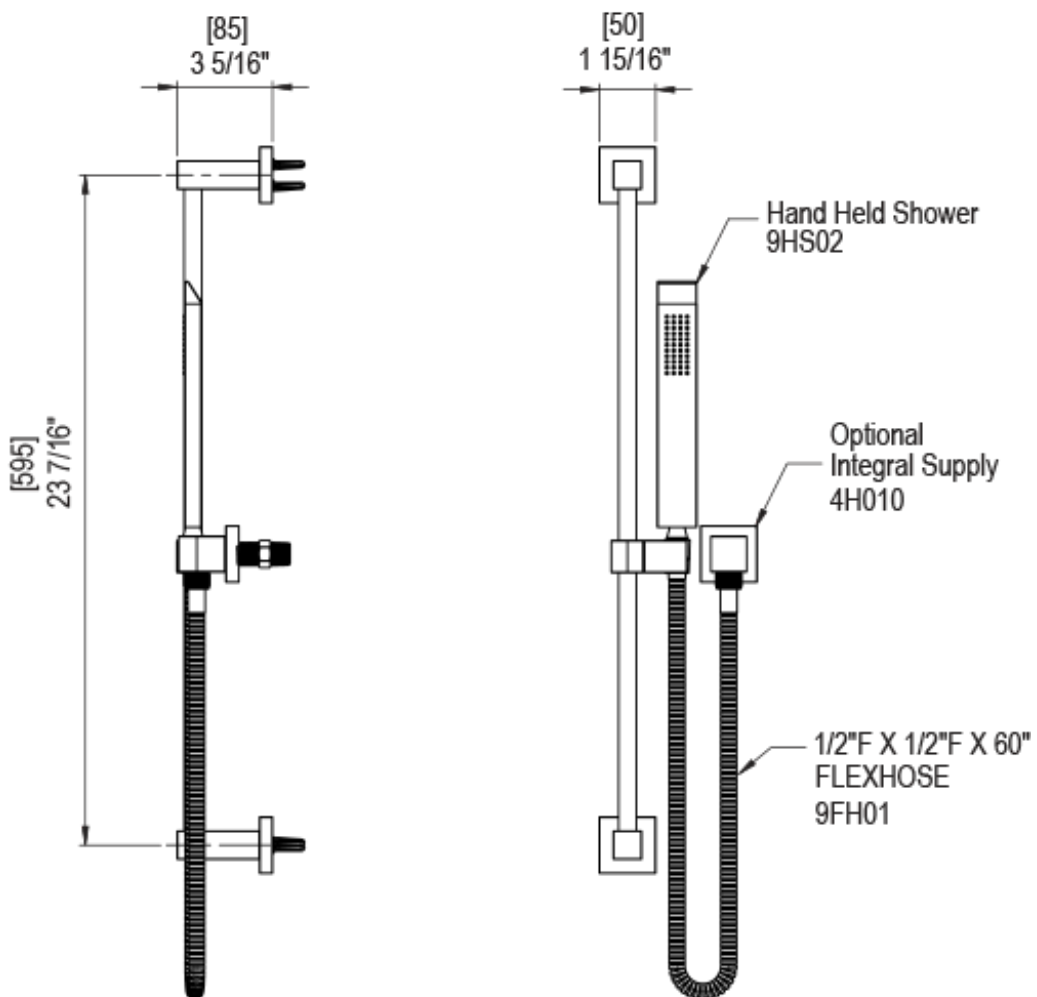

23RSLCHRD Specifications

ADJUSTABLE SLIDE BAR WITH HAND HELD SHOWER ASSEMBLY

WALL MOUNT TUB SPOUT

THREE WAY DIVERTER WITH SHUT-OFFS IN BETWEEN FUNCTIONS

4" SHOWER HEAD WITH WALL MOUNT 16" SHOWER ARM & FLANGE

TEMPERATURE CONTROL VALVE WITH STOPS

INTEGRAL SUPPLY WITH 1/2" NPT X 1/2" NPSM X 3" NIPPLE