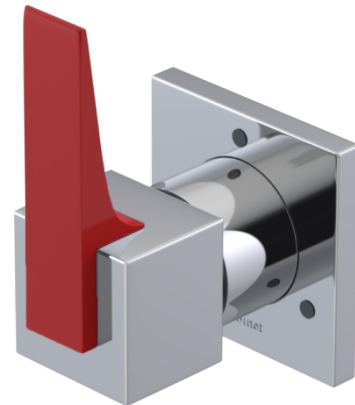

23RSLCHRD Specifications

ADJUSTABLE SLIDE BAR WITH HAND HELD SHOWER ASSEMBLY

WALL MOUNT TUB SPOUT

THREE WAY DIVERTER WITH SHUT-OFFS IN BETWEEN FUNCTIONS

4" SHOWER HEAD WITH WALL MOUNT 16" SHOWER ARM & FLANGE

TEMPERATURE CONTROL VALVE WITH STOPS

INTEGRAL SUPPLY WITH 1/2" NPT X 1/2" NPSM X 3" NIPPLE