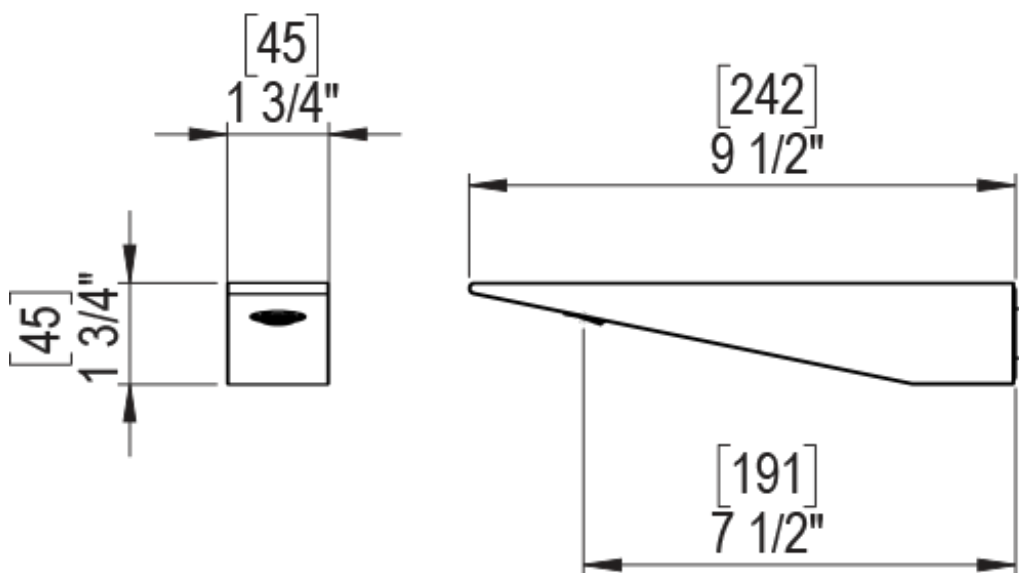

23RSLCHRD Specifications

ADJUSTABLE SLIDE BAR WITH HAND HELD SHOWER ASSEMBLY

WALL MOUNT TUB SPOUT

THREE WAY DIVERTER WITH SHUT-OFFS IN BETWEEN FUNCTIONS

4" SHOWER HEAD WITH WALL MOUNT 16" SHOWER ARM & FLANGE

TEMPERATURE CONTROL VALVE WITH STOPS

INTEGRAL SUPPLY WITH 1/2" NPT X 1/2" NPSM X 3" NIPPLE