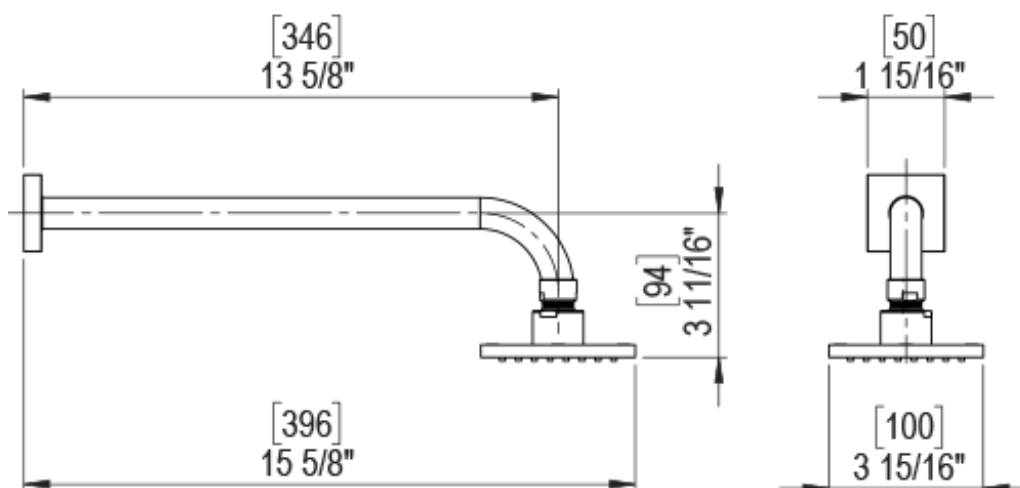

23RSLCHRD Specifications

ADJUSTABLE SLIDE BAR WITH HAND HELD SHOWER ASSEMBLY

WALL MOUNT TUB SPOUT

THREE WAY DIVERTER WITH SHUT-OFFS IN BETWEEN FUNCTIONS

4" SHOWER HEAD WITH WALL MOUNT 16" SHOWER ARM & FLANGE

TEMPERATURE CONTROL VALVE WITH STOPS

INTEGRAL SUPPLY WITH 1/2" NPT X 1/2" NPSM X 3" NIPPLE