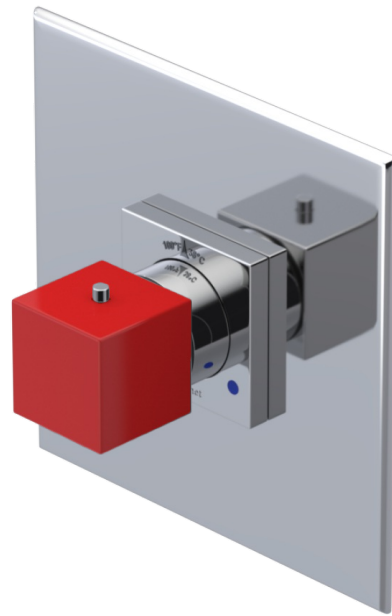

23RSLCHRD Specifications

ADJUSTABLE SLIDE BAR WITH HAND HELD SHOWER ASSEMBLY

WALL MOUNT TUB SPOUT

THREE WAY DIVERTER WITH SHUT-OFFS IN BETWEEN FUNCTIONS

4" SHOWER HEAD WITH WALL MOUNT 16" SHOWER ARM & FLANGE

TEMPERATURE CONTROL VALVE WITH STOPS

INTEGRAL SUPPLY WITH 1/2" NPT X 1/2" NPSM X 3" NIPPLE