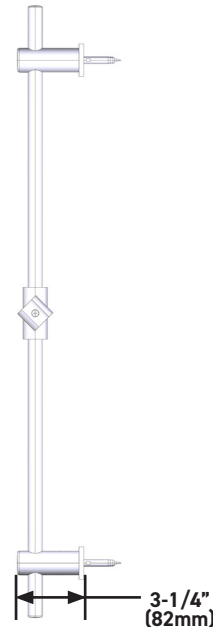

US Customers

U.S.A.
houseofrohl.com/support
1-800-777-9762

For warranty or additional information, contact:

QUEBEC / MARITIMES / WESTERN CANADA
QUÉBEC / MARITIMES / OUEST CANADIEN
QUEBEC / MARITIMOS / CANADA OCCIDENTAL
houseofrohl.ca/support
1-866-473-8442

Canadian Customers

ONTARIO
houseofrohl.ca/support
1-800-287-5354