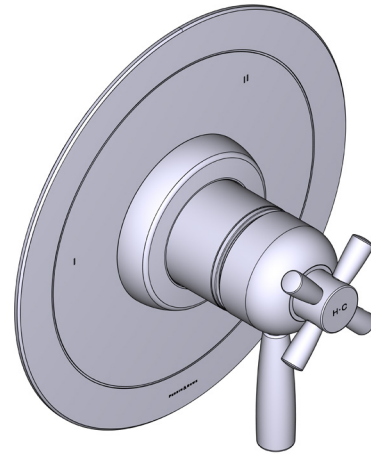

SPECIFICATIONS

DESCRIPTION

- Combines both thermostatic and pressure balance technologies
- “Set it and forget it” temperature control
- Temperature and volume control with diverter
- 3 dedicated functions (CEC Compliant)
- Rough-in valve sold separately:
  - Order R45 therm & pressure balance rough-in valve
  - 3/4" R45 extension kit available, order EXT45KIT34
  - 1-1/4" R45 extension kit available, order EXT45KIT114

CARTRIDGE

- 0-945 (Included)

STANDARDS

- ASME A112.18.1

WARRANTY

- Most products or parts carry “Limited Warranties” against manufacturing defects. For US customers please visit houseofrohl.com/support and for Canadian customers please visit houseofrohl.ca/support for complete product and finish warranty.

Holborn™ 1/2" Therm & Pressure Balance Trim with 3 Functions (No Share)

CORE MODEL: U.THB47W1

UPC®