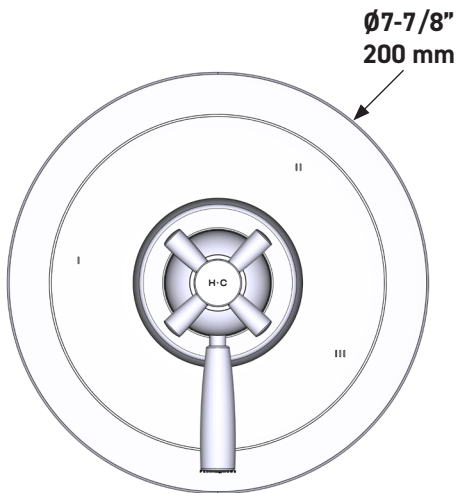

## Holborn™ 1/2" Therm & Pressure Balance Trim with 3 Functions (No Share)

**CORE MODEL:** U.THB47W1

UPC®

For warranty or additional information, contact:

US Customers

U.S.A.  
[houseofrohl.com/support](http://houseofrohl.com/support)  
1-800-777-9762