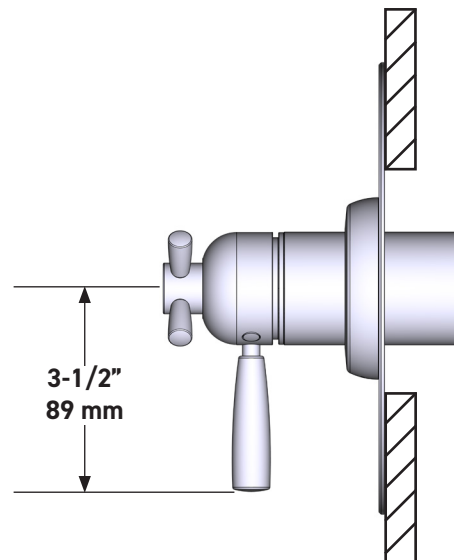

## Holborn™ 1/2" Therm & Pressure Balance Trim with 3 Functions (No Share)

**CORE MODEL:** U.THB47W1

UPC®

For warranty or additional information, contact:

US Customers

U.S.A.  
[houseofrohl.com/support](http://houseofrohl.com/support)  
1-800-777-9762