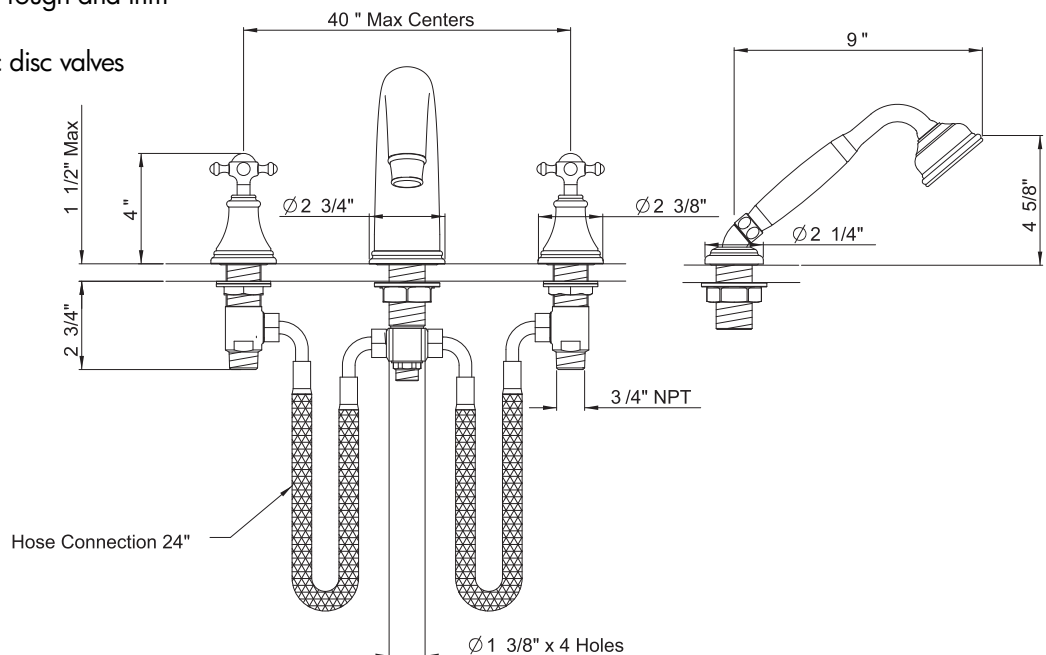

WARRANTY

- Limited Lifetime