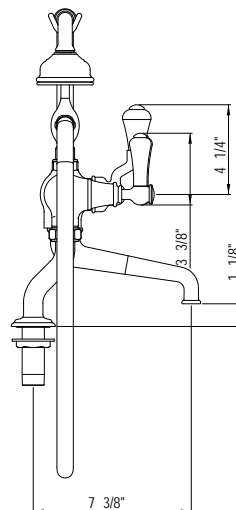

GEORGIAN ERA EXPOSED DECK MOUNTED BATHTUB FILLER WITH HANDSHOWER AND LEVER HANDLES

ROHL Perrin & Rowe® Bath

U.3000LSP/1 (Metal Levers with Porcelain Caps)
U.3000LS/1 (All Metal Levers)

FEATURES

Kit Includes:

- U.3018 Tub/Shower Filler
- U.5380LS Handshower/Cradle
- U.6386 Deck Pillar Unions (set)

COLORS/FINISHES

- Polished Chrome
- Polished Nickel
- Satin Nickel
- Inca Brass
- English Bronze

WARRANTY

- Limited Lifetime

U.3000LSP/1