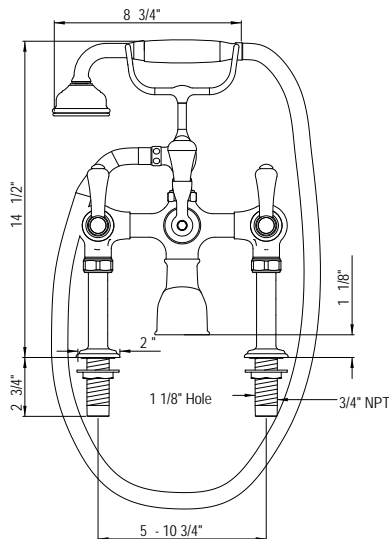

GEORGIAN ERA EXPOSED DECK MOUNTED BATHTUB FILLER WITH HANDSHOWER AND LEVER HANDLES

ROHL Perrin & Rowe® Bath

U.3000LSP/1 (Metal Levers with Porcelain Caps)
U.3000LS/1 (All Metal Levers)

FEATURES

Kit Includes:

- U.3018 Tub/Shower Filler
- U.5380LS Handshower/Cradle
- U.6386 Deck Pillar Unions (set)

COLORS/FINISHES

- Polished Chrome
- Polished Nickel
- Satin Nickel
- Inca Brass
- English Bronze

WARRANTY

- Limited Lifetime