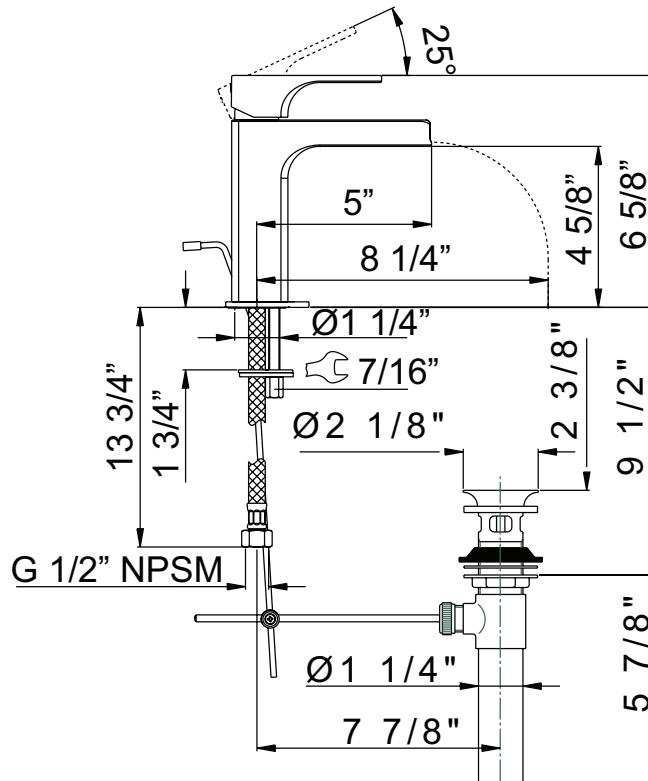

WARRANTY

- Limited lifetime

Consult your local ROHL showroom for additional information and specifications. For complete warranty details and a list of showrooms, go to www.rohlhome.com.