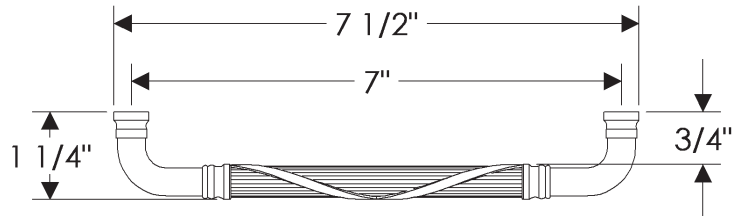

ROCKY MOUNTAIN®

H A R D W A R E

CK469
4"

CK470
7"

CK472
10"

Ribbon & Reed Cabinet Pull