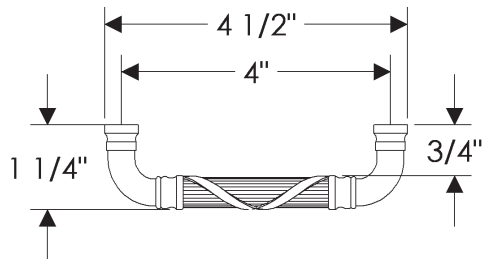

ROCKY MOUNTAIN®

H A R D W A R E

CK469
4"

CK470
7"

CK472
10"

Ribbon & Reed Cabinet Pull