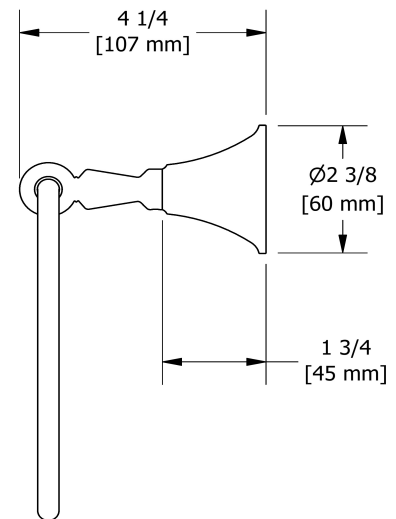

Sizes, models and finishes may differ from those presented.

Warranty

This **Riobel Inc.** product you have purchased carries a Limited Lifetime Warranty on the chrome, PVD finish, blacks and all working parts and is guaranteed from the initial purchase date against all manufacturing defects. All other finishes, including plastic components, are guaranteed for one year. All electric and/or electronic parts are covered by a 5-year limited warranty.

Customer Service

Ontario, West Canada : 888-287-5354 Quebec, Maritimes, United States : 866-473-8442