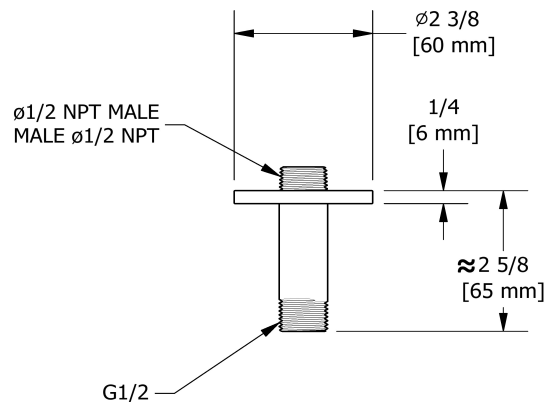

7.5 cm (3") vertical shower arm

509

Specifications

Descriptions

- 1/2" inlet male NPT
- Round flange

Available colors

- C : Chrome
- BN : Brushed Nickel (PVD)
- PN : Polished Nickel (PVD)

Sizes, models and finishes may differ from those presented.