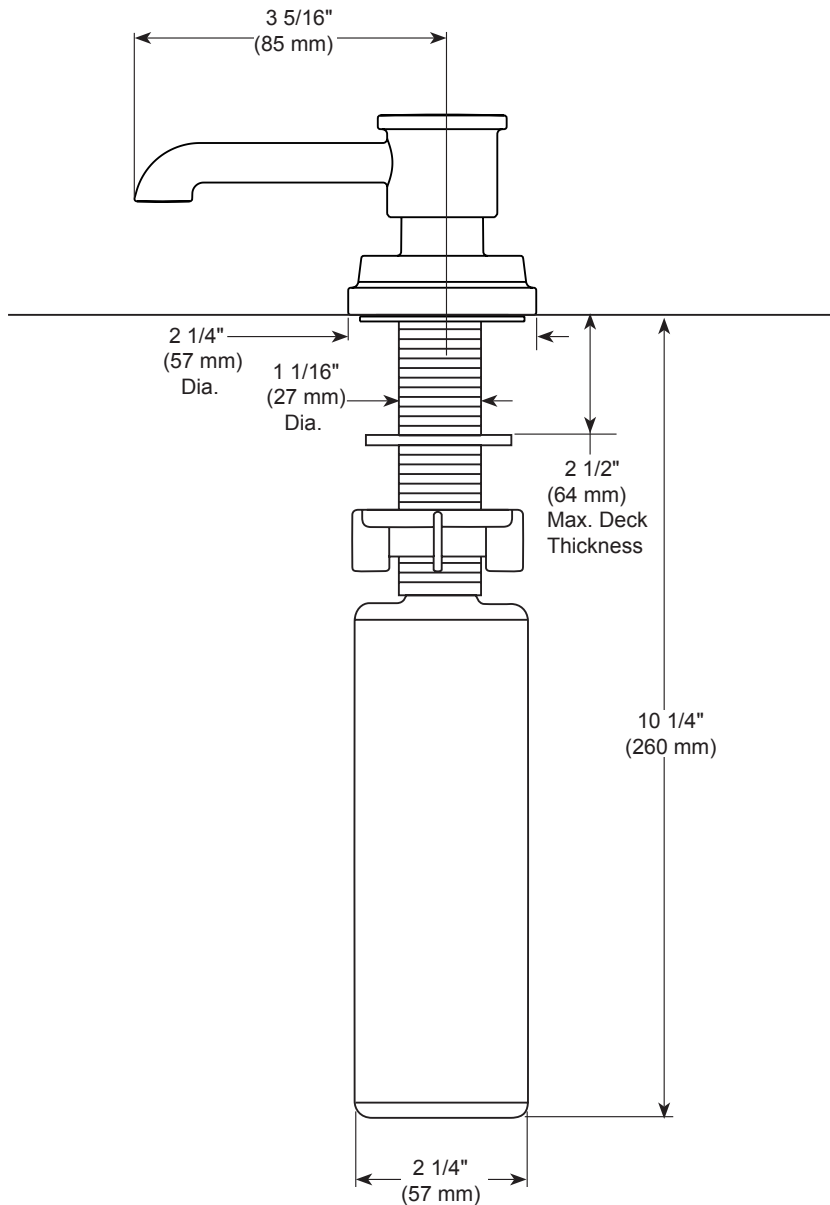

SOAP DISPENSER

STANDARD SPECIFICATIONS:

- 13 ounce bottle.
- Refillable from above the deck.
- 2 1/2" max. deck thickness.
- Fits hole size 1 3/8" +/- 1/8".

WARRANTY:

- Lifetime limited warranty on parts (other than electronic parts and batteries) and finishes; or, for commercial users, for 5 years from the date of purchase.
- 5 year limited warranty on electronic parts (other than batteries); or for commercial users, for 1 year from the date of purchase. No warranty is provided on batteries.