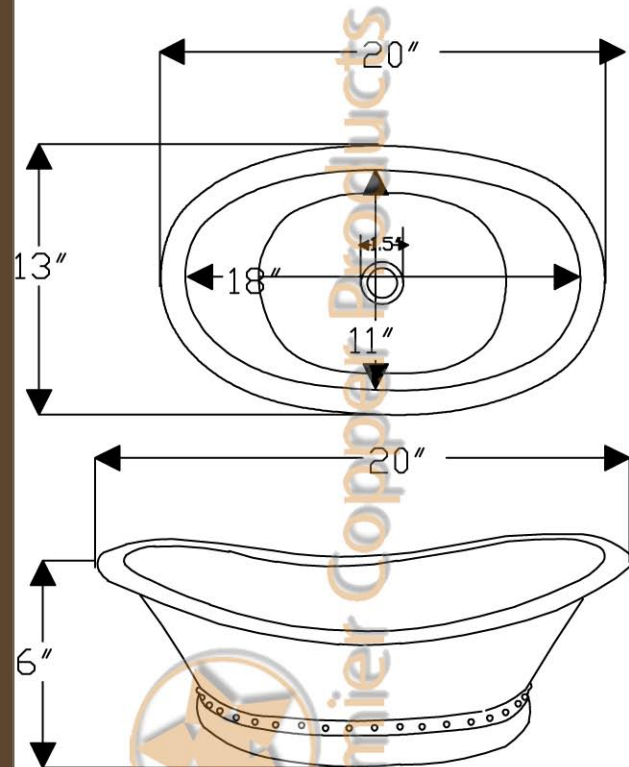

Premier Copper Products

ITEM # VBT20DB HAMMERED TUB VESSEL COPPER BATHROOM SINK

OUTER DIMENSIONS: 20"X13"X6"

INNER DIMENSIONS: 18"X11"X6"

DRAIN SIZE: 1.5"

FINISH: OIL RUBBED BRONZE

IMPORTANT: THIS PRODUCT IS HAND CRAFTED AND SMALL VARIANCES MAY OCCUR. DIMENSIONS MAY VARY UP TO 1/4". DO NOT MAKE ANY INSTALLATION CUTS UNTIL YOU RECEIVE YOUR SINK.