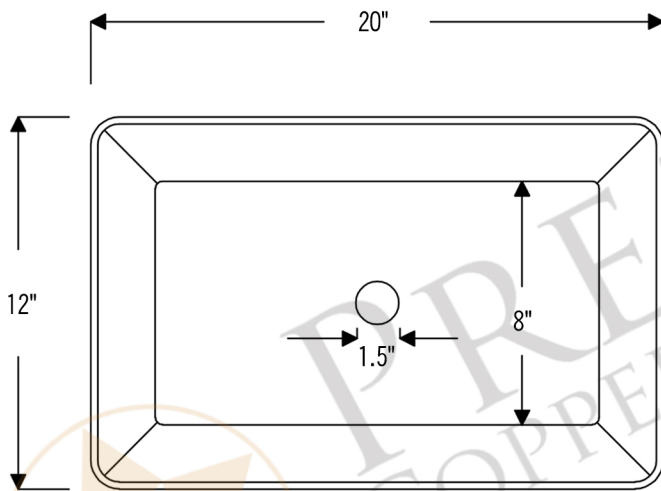

PREMIER
COPPER PRODUCTS

MODEL NUMBER: TfvREC20EN

DESCRIPTION: Terra Firma 20" Rectangle Vessel Sink

OUTER DIMENSION: 20" x 12" x 4"

BOTTOM SINK FLOOR DIMENSION: 16" x 8"

SINK HEIGHT: 4"

TEXTURE: Terra Firma

FINISH: Nickel

RIM: Hand Forged Top Rim

DRAIN OPENING: 1.5"

INSTALLATION TYPE: Vessel

THIS PRODUCT IS HAND CRAFTED, SMALL VARIANCES IN COLOR AND SIZE MAY OCCUR.
DO NOT MAKE ANY INSTALLATION CUTS UNTIL YOU RECEIVE YOUR ITEM(S).