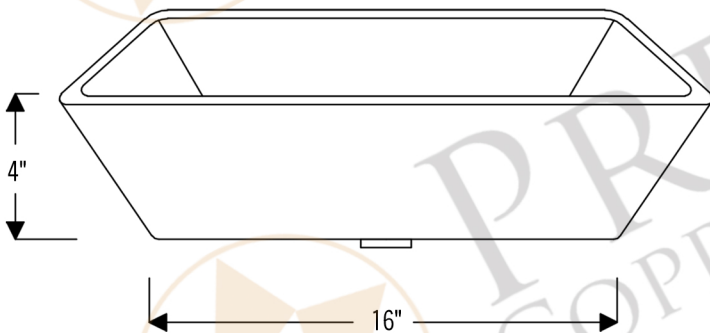

PREMIER
COPPER PRODUCTS

MODEL NUMBER: TfvREC20EN

DESCRIPTION: Terra Firma 20" Rectangle Vessel Sink

OUTER DIMENSION: 20" x 12" x 4"

BOTTOM SINK FLOOR DIMENSION: 16" x 8"

SINK HEIGHT: 4"

TEXTURE: Terra Firma

FINISH: Nickel

RIM: Hand Forged Top Rim

DRAIN OPENING: 1.5"

INSTALLATION TYPE: Vessel

THIS PRODUCT IS HAND CRAFTED, SMALL VARIANCES IN COLOR AND SIZE MAY OCCUR.
DO NOT MAKE ANY INSTALLATION CUTS UNTIL YOU RECEIVE YOUR ITEM(S).