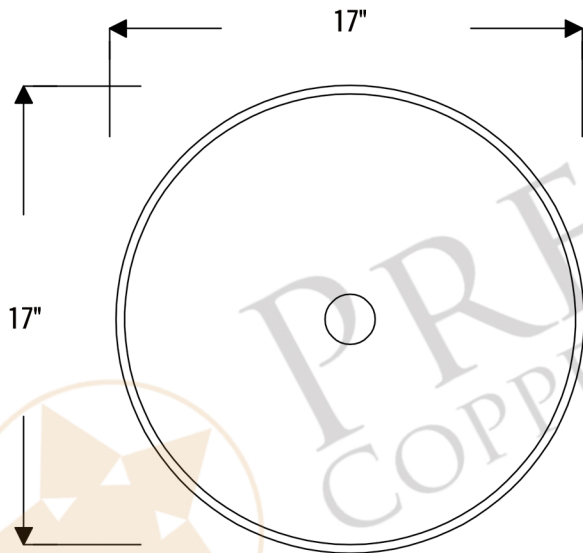

PREMIER
COPPER PRODUCTS

MODEL NUMBER: TFVR17EN

DESCRIPTION: Terra Firma 17" Round Vessel Sink

OUTER DIMENSION: 17" x 4"

BOTTOM SINK FLOOR DIMENSION: 12" Rounded

SINK HEIGHT: 4"

TEXTURE: Terra Firma

FINISH: Nickel

RIM: Hand Forged Top Rim

DRAIN OPENING: 1.5"

INSTALLATION TYPE: Vessel

THIS PRODUCT IS HAND CRAFTED, SMALL VARIANCES IN COLOR AND SIZE MAY OCCUR.
DO NOT MAKE ANY INSTALLATION CUTS UNTIL YOU RECEIVE YOUR ITEM(S).