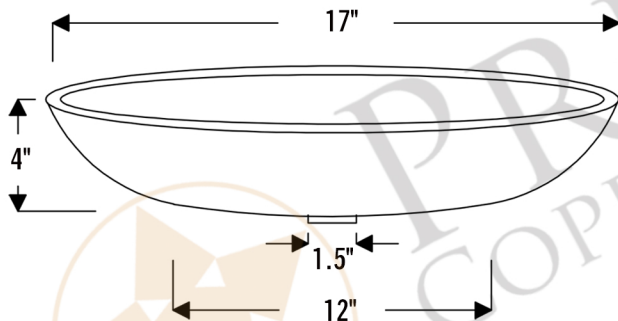

PREMIER
COPPER PRODUCTS

MODEL NUMBER: TFVR17EN

DESCRIPTION: Terra Firma 17" Round Vessel Sink

OUTER DIMENSION: 17" x 4"

BOTTOM SINK FLOOR DIMENSION: 12" Rounded

SINK HEIGHT: 4"

TEXTURE: Terra Firma

FINISH: Nickel

RIM: Hand Forged Top Rim

DRAIN OPENING: 1.5"

INSTALLATION TYPE: Vessel

THIS PRODUCT IS HAND CRAFTED, SMALL VARIANCES IN COLOR AND SIZE MAY OCCUR.
DO NOT MAKE ANY INSTALLATION CUTS UNTIL YOU RECEIVE YOUR ITEM(S).