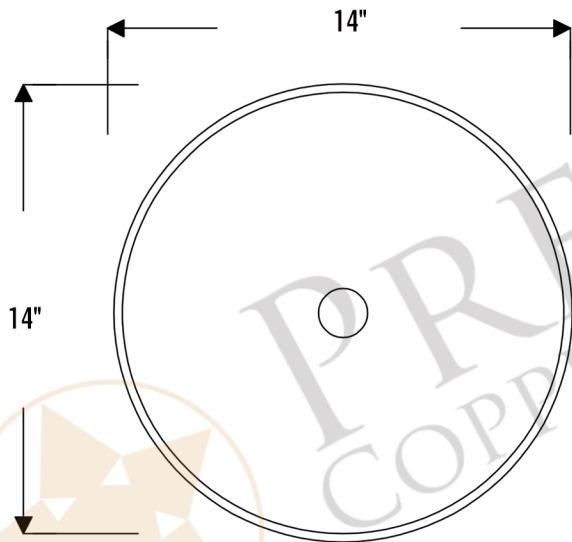

PREMIER
COPPER PRODUCTS

MODEL NUMBER: TFVR14DB

DESCRIPTION: Terra Firma 14" Round Vessel Sink

OUTER DIMENSION: 14" x 4"

BOTTOM SINK FLOOR DIMENSION: 9" Rounded

SINK HEIGHT: 4"

TEXTURE: Terra Firma

FINISH: Living Copper / Oil Rubbed Bronze

RIM: Hand Forged Polished Top Rim

DRAIN OPENING: 1.5"

INSTALLATION TYPE: Vessel

THIS PRODUCT IS HAND CRAFTED, SMALL VARIANCES IN COLOR AND SIZE MAY OCCUR.
DO NOT MAKE ANY INSTALLATION CUTS UNTIL YOU RECEIVE YOUR ITEM(S).