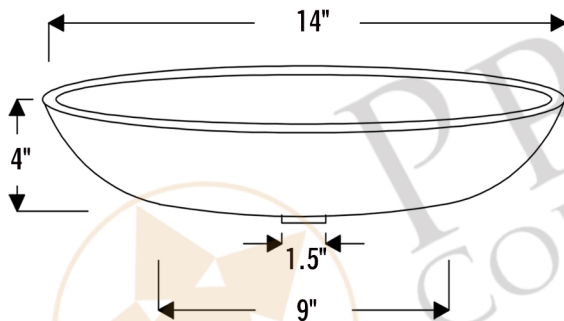

PREMIER
COPPER PRODUCTS

MODEL NUMBER: TFVR14DB

DESCRIPTION: Terra Firma 14" Round Vessel Sink

OUTER DIMENSION: 14" x 4"

BOTTOM SINK FLOOR DIMENSION: 9" Rounded

SINK HEIGHT: 4"

TEXTURE: Terra Firma

FINISH: Living Copper / Oil Rubbed Bronze

RIM: Hand Forged Polished Top Rim

DRAIN OPENING: 1.5"

INSTALLATION TYPE: Vessel

THIS PRODUCT IS HAND CRAFTED, SMALL VARIANCES IN COLOR AND SIZE MAY OCCUR.
DO NOT MAKE ANY INSTALLATION CUTS UNTIL YOU RECEIVE YOUR ITEM(S).