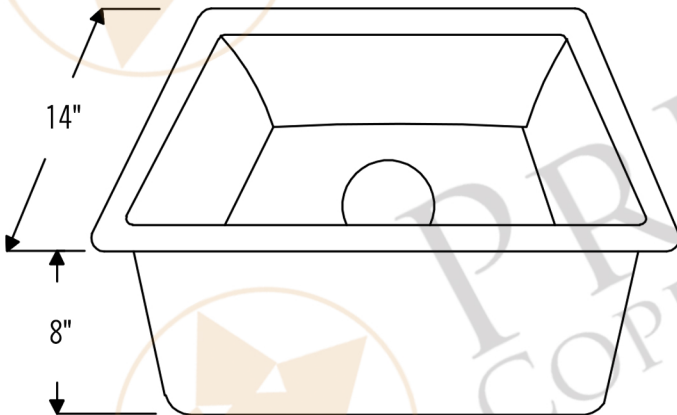

PREMIER
COPPER PRODUCTS

MODEL NUMBER: TFBREC16DB

**DESCRIPTION: Terra Firma 16" Rectangle Under Counter
BAR/PREP Sink**

OUTER DIMENSION: 16" x 14" x 8"

INNER DIMENSION: 14" x 12" x 8"

SINK HEIGHT: 8"

RIM: 1"

TEXTURE: Terra Firma

FINISH: Living Copper / Oil Rubbed Bronze

DRAIN OPENING: 3.5"

INSTALLATION TYPE: Undermount

THIS PRODUCT IS HAND CRAFTED, SMALL VARIANCES IN COLOR AND SIZE MAY OCCUR.
DO NOT MAKE ANY INSTALLATION CUTS UNTIL YOU RECEIVE YOUR ITEM(S).