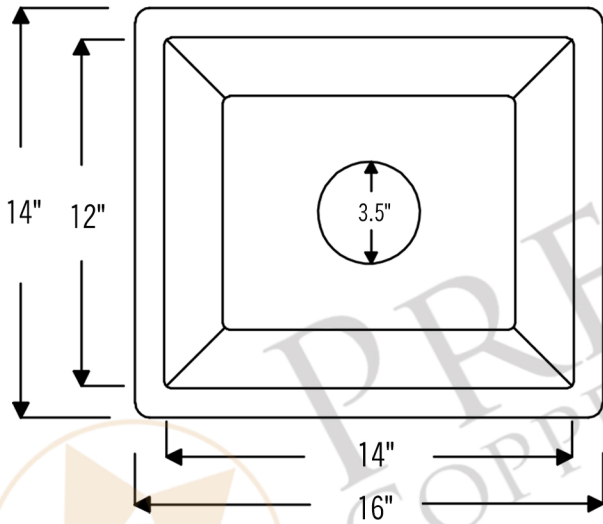

PREMIER
COPPER PRODUCTS

MODEL NUMBER: TFBREC16DB

**DESCRIPTION: Terra Firma 16" Rectangle Under Counter
BAR/PREP Sink**

OUTER DIMENSION: 16" x 14" x 8"

INNER DIMENSION: 14" x 12" x 8"

SINK HEIGHT: 8"

RIM: 1"

TEXTURE: Terra Firma

FINISH: Living Copper / Oil Rubbed Bronze

DRAIN OPENING: 3.5"

INSTALLATION TYPE: Undermount

THIS PRODUCT IS HAND CRAFTED, SMALL VARIANCES IN COLOR AND SIZE MAY OCCUR.
DO NOT MAKE ANY INSTALLATION CUTS UNTIL YOU RECEIVE YOUR ITEM(S).