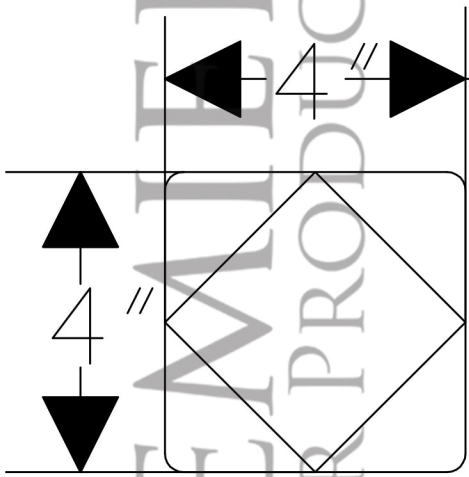

PREMIER
COPPER PRODUCTS

MODEL NUMBER: T4DBD

- Description: 4" x 4" Hammered Copper Tile with Diamond Design
- Outer Dimensions: 4" x 4"
- Finish: Oil Rubbed Bronze
- Design: Diamond

* ORB: Oil Rubbed Bronze

THIS PRODUCT IS HAND CRAFTED, SMALL VARIANCES IN COLOR AND SIZE MAY OCCUR.