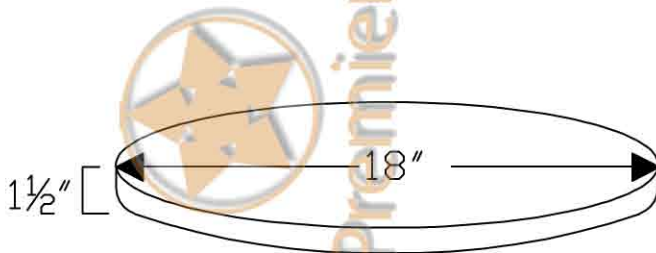

Premier Copper Products

ITEM# LS18DB 18" HAND HAMMERED COPPER LAZY SUSAN

DIMENSIONS: 18"X18"X1.5"

IMPORTANT: THIS PRODUCT IS HAND CRAFTED AND SMALL VARIANCES MAY OCCUR. DIMENSIONS MAY VARY UP TO 1/4". DO NOT MAKE ANY INSTALLATION CUTS UNTIL YOU RECEIVE YOUR SINK.