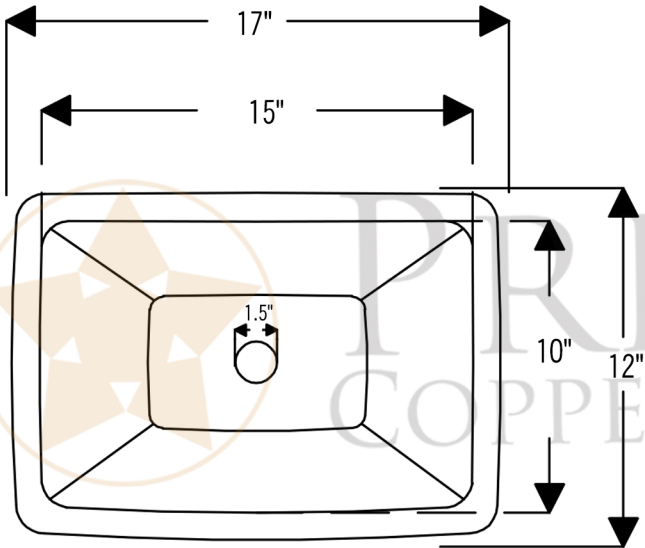

PREMIER
COPPER PRODUCTS

MODEL NUMBER: LRECPC

- * Description: 17" Rectangle Under Counter Hammered Copper Bathroom Sink in Polished Copper
- * Outer Dimension: 17" x 12" x 7"
- * Inner Dimension: 15" x 10" x 7"
- * Rim: 1" Flat Rim
- * Drain Opening: 1.5"
- * Finish: Polished Copper

CODE/STANDARD COMPLIANCE

* IAPMO/cUPC LISTED

THIS PRODUCT IS HAND CRAFTED, SMALL VARIANCES IN COLOR AND SIZE MAY OCCUR.
DO NOT MAKE ANY INSTALLATION CUTS UNTIL YOU RECEIVE YOUR ITEM(S).