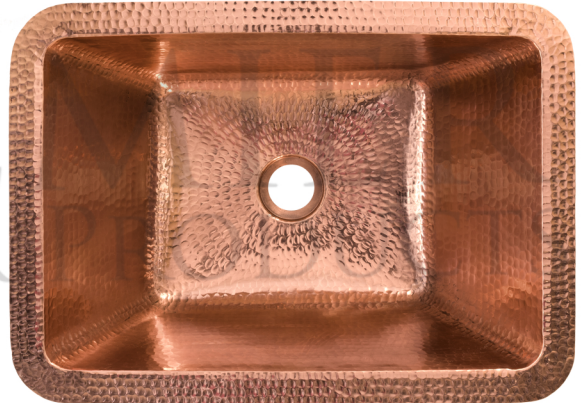

PREMIER
COPPER PRODUCTS

MODEL NUMBER: LRECPC

- Description: 17" Rectangle Under Counter Hammered Copper Bathroom Sink in Polished Copper
- Outer Dimension: 17" x 12" x 7"
- Inner Dimension: 15" x 10" x 7"
- Rim: 1" Flat Rim
- Drain Opening: 1.5"
- Finish: Polished Copper

CODE/STANDARD COMPLIANCE

* IAPMO/cUPC LISTED

THIS PRODUCT IS HAND CRAFTED, SMALL VARIANCES IN COLOR AND SIZE MAY OCCUR.
DO NOT MAKE ANY INSTALLATION CUTS UNTIL YOU RECEIVE YOUR ITEM(S).