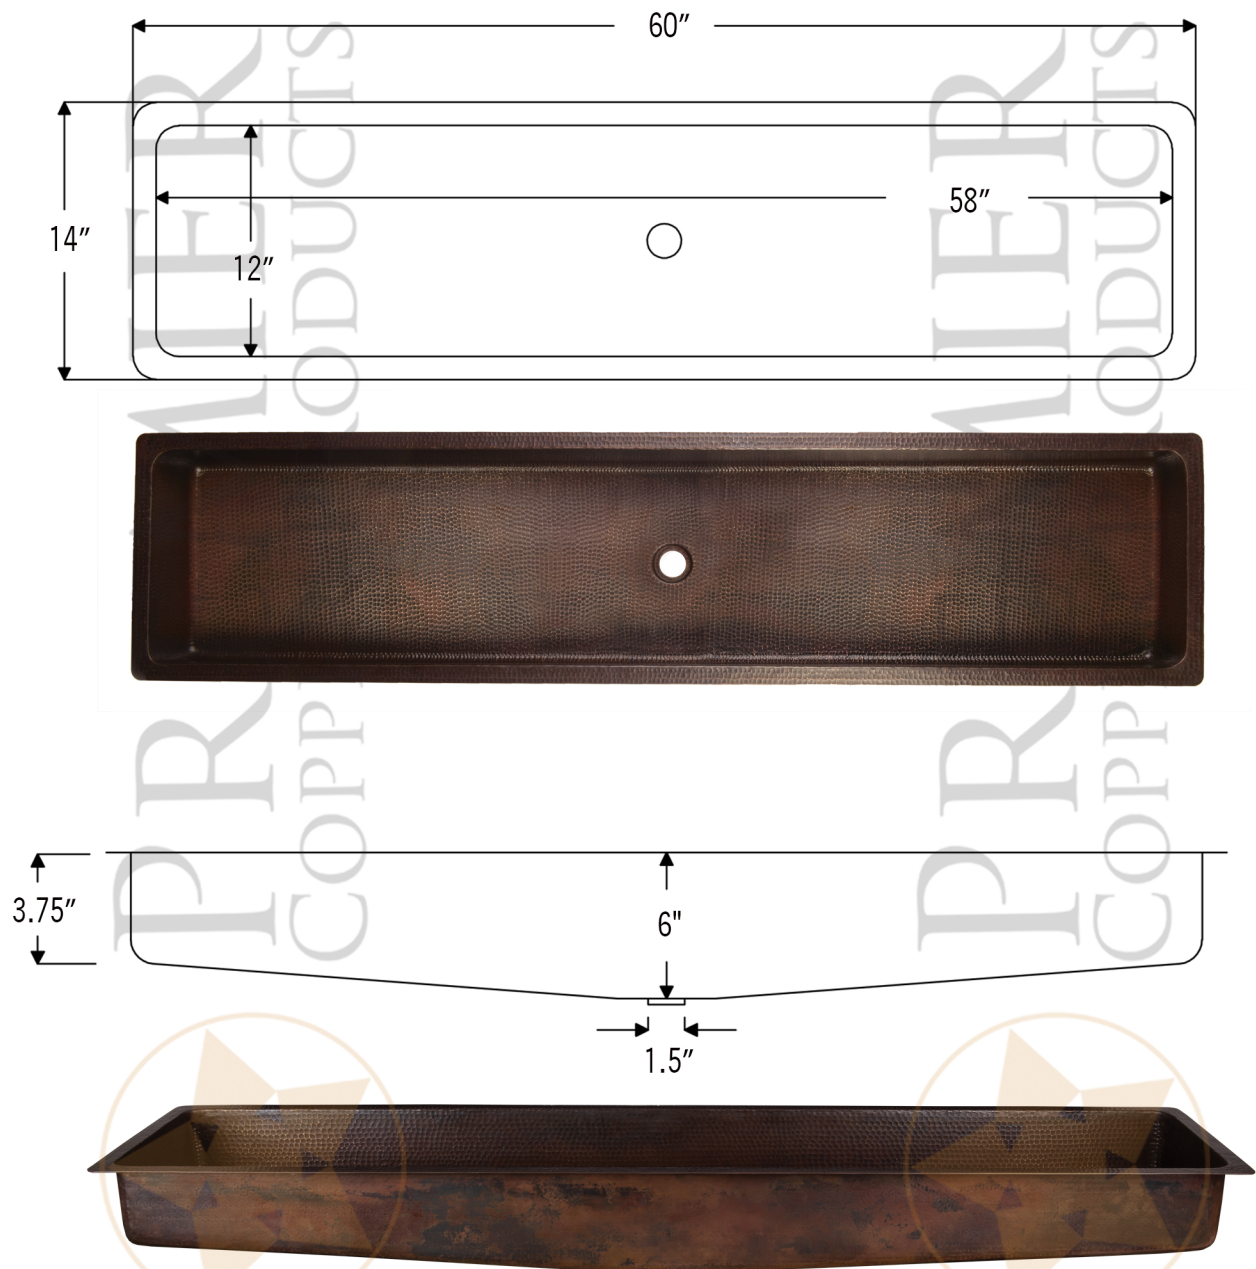

PREMIER  
COPPER PRODUCTS

MODEL NUMBER: LREC60DB

- \* Description: 60" Rectangle Hammered Copper Bathroom Sink
- \* Outer Dimension: 60" x 14" x 6"
- \* Inner Dimension: 58" x 12" x 3.75"
- \* Center Height: 6"
- \* Rim: 1"
- \* Drain Placement: Center
- \* Drain Opening: 1.5"
- \* Finish: Oil Rubbed Bronze | Living Copper

THIS PRODUCT IS HAND CRAFTED, SMALL VARIANCES IN COLOR AND SIZE MAY OCCUR.  
DO NOT MAKE ANY INSTALLATION CUTS UNTIL YOU RECEIVE YOUR ITEM(S).