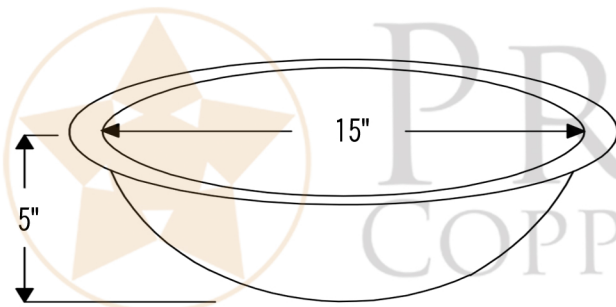

PREMIER
COPPER PRODUCTS

MODEL NUMBER: L017FPC

- Description: 17" Oval Under Counter Hammered Copper Sink in Polished Copper
- Outer Dimension: 17" x 13" x 5"
- Inner Dimension: 15" x 11" x 5"
- Rim: 1" Flat Rim
- Drain Opening: 1.5"
- Finish: Polished Copper

CODE/STANDARD COMPLIANCE

* IAPMO/cUPC LISTED

THIS PRODUCT IS HAND CRAFTED, SMALL VARIANCES IN COLOR AND SIZE MAY OCCUR.
DO NOT MAKE ANY INSTALLATION CUTS UNTIL YOU RECEIVE YOUR ITEM(S).