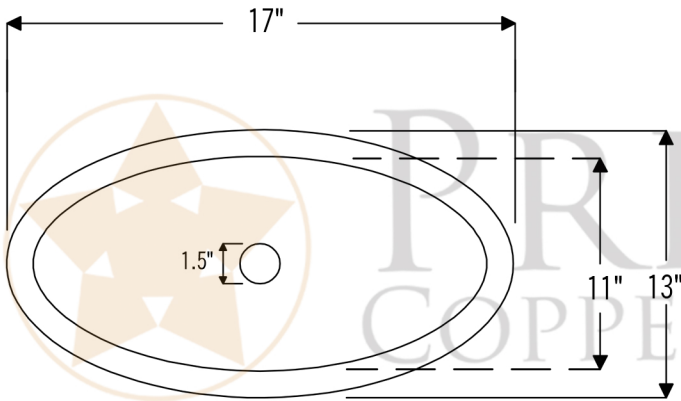

PREMIER
COPPER PRODUCTS

MODEL NUMBER: L017FPC

- Description: 17" Oval Under Counter Hammered Copper Sink in Polished Copper
- Outer Dimension: 17" x 13" x 5"
- Inner Dimension: 15" x 11" x 5"
- Rim: 1" Flat Rim
- Drain Opening: 1.5"
- Finish: Polished Copper

CODE/STANDARD COMPLIANCE

* IAPMO/cUPC LISTED

THIS PRODUCT IS HAND CRAFTED, SMALL VARIANCES IN COLOR AND SIZE MAY OCCUR.
DO NOT MAKE ANY INSTALLATION CUTS UNTIL YOU RECEIVE YOUR ITEM(S).