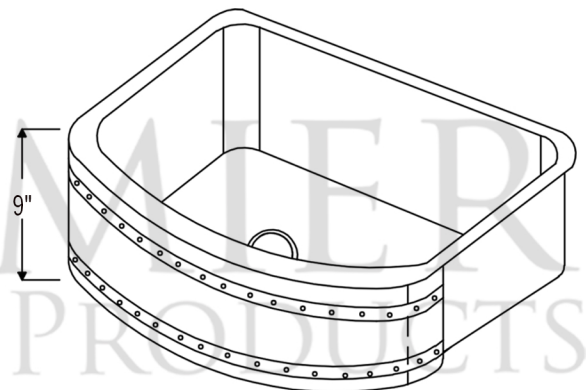

PACKAGE INCLUDES THE FOLLOWING ITEMS:

- * 33" Hammered Copper Kitchen Rounded Apron Single Basin Sink with Barrel Strap Design (Model# KASRDB33249BS)
- * 3.5" Garbage Disposal Drain w/ Basket / ORB Finish (Model# D-130ORB)
- * Oil Rubbed Bronze Installation Silicone (Model# C900-ORB)
- * Copper Sink Wax (Model# W900-WAX)

* ORB: Oil Rubbed Bronze

SINK DETAILS (Model# KASRDB33249BS)

- * 33" Hammered Copper Kitchen Rounded Apron Single Basin Sink with Barrel Strap Design
- * Color: Oil Rubbed Bronze
- * Outer Dimension: 33" x 24" x 9"
- * Inner Dimension: 31" x 21" x 9"
- * Rim: Left, Back, Right - 1" / Front - 2"
- * Drain Opening: 3.5" Standard
- * Material Gauge: 14
- * CODE / STANDARD COMPLIANCE: IAPMO / cUPC LISTED

* ORB: Oil Rubbed Bronze

DRAIN DETAILS (Model# D-130ORB)

- * 3.5" Deluxe Garbage Disposal Drain w/ Basket
- * Color: Oil Rubbed Bronze
- * Outer Dimension: 4.5" x 2.25"
- * Inner Dimension: 3.5"
- * Installation Type: Insinkerator Brand Compatible
- * Material: Brass
- * Prop 65 Compliant