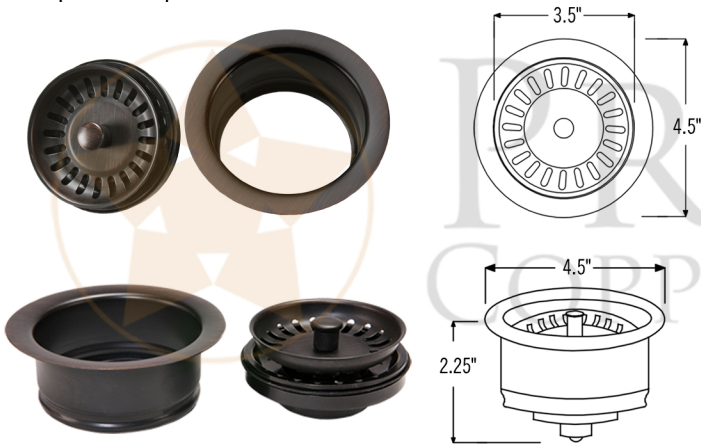

PACKAGE INCLUDES THE FOLLOWING ITEMS:

- * 33" Hammered Copper Kitchen Rounded Apron Single Basin Sink with Barrel Strap Design (Model# KASRDB33249BS)
- * 3.5" Garbage Disposal Drain w/ Basket / ORB Finish (Model# D-130ORB)
- * Oil Rubbed Bronze Installation Silicone (Model# C900-ORB)
- * Copper Sink Wax (Model# W900-WAX)

* ORB: Oil Rubbed Bronze

SINK DETAILS (Model# KASRDB33249BS)

- * 33" Hammered Copper Kitchen Rounded Apron Single Basin Sink with Barrel Strap Design
- * Color: Oil Rubbed Bronze
- * Outer Dimension: 33" x 24" x 9"
- * Inner Dimension: 31" x 21" x 9"
- * Rim: Left, Back, Right - 1" / Front - 2"
- * Drain Opening: 3.5" Standard
- * Material Gauge: 14
- * CODE / STANDARD COMPLIANCE: IAPMO / cUPC LISTED

* ORB: Oil Rubbed Bronze

DRAIN DETAILS (Model# D-130ORB)

- * 3.5" Deluxe Garbage Disposal Drain w/ Basket
- * Color: Oil Rubbed Bronze
- * Outer Dimension: 4.5" x 2.25"
- * Inner Dimension: 3.5"
- * Installation Type: Insinkerator Brand Compatible
- * Material: Brass
- * Prop 65 Compliant