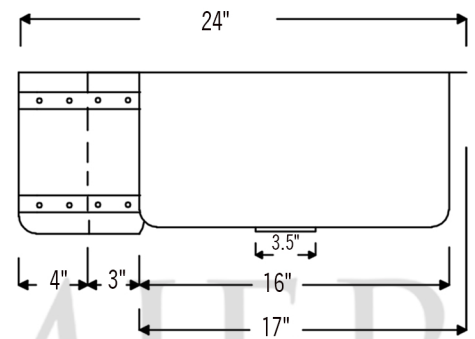

PACKAGE INCLUDES THE FOLLOWING ITEMS:

- * 33" Hammered Copper Kitchen Rounded Apron Single Basin Sink with Barrel Strap Design (Model# KASRDB33249BS)
- * 3.5" Garbage Disposal Drain w/ Basket / ORB Finish (Model# D-130ORB)
- * Oil Rubbed Bronze Installation Silicone (Model# C900-ORB)
- * Copper Sink Wax (Model# W900-WAX)

* ORB: Oil Rubbed Bronze

SINK DETAILS (Model# KASRDB33249BS)

- * 33" Hammered Copper Kitchen Rounded Apron Single Basin Sink with Barrel Strap Design
- * Color: Oil Rubbed Bronze
- * Outer Dimension: 33" x 24" x 9"
- * Inner Dimension: 31" x 21" x 9"
- * Rim: Left, Back, Right - 1" / Front - 2"
- * Drain Opening: 3.5" Standard
- * Material Gauge: 14
- * CODE / STANDARD COMPLIANCE: IAPMO / cUPC LISTED

* ORB: Oil Rubbed Bronze

DRAIN DETAILS (Model# D-130ORB)

- * 3.5" Deluxe Garbage Disposal Drain w/ Basket
- * Color: Oil Rubbed Bronze
- * Outer Dimension: 4.5" x 2.25"
- * Inner Dimension: 3.5"
- * Installation Type: Insinkerator Brand Compatible
- * Material: Brass
- * Prop 65 Compliant

PREMIER
COPPER PRODUCTS

SILICONE DETAILS (Model# C900-ORB)

- * Neutral Cure Installation Silicone
- * Size: 4.7 OZ
- * Matches a Variety of Different Styled Sinks and Drains

COPPER SINK WAX DETAILS (Model# W900-WAX)