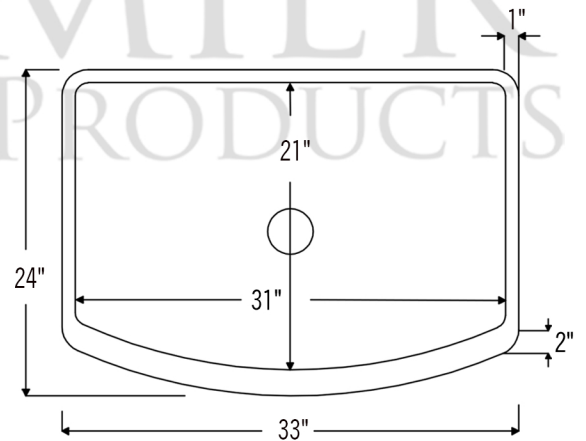

PACKAGE INCLUDES THE FOLLOWING ITEMS:

- * 33" Hammered Copper Kitchen Rounded Apron Single Basin Sink with Barrel Strap Design (Model# KASRDB33249BS)
- * 3.5" Garbage Disposal Drain w/ Basket / ORB Finish (Model# D-130ORB)
- * Oil Rubbed Bronze Installation Silicone (Model# C900-ORB)
- * Copper Sink Wax (Model# W900-WAX)

* ORB: Oil Rubbed Bronze

SINK DETAILS (Model# KASRDB33249BS)

- * 33" Hammered Copper Kitchen Rounded Apron Single Basin Sink with Barrel Strap Design
- * Color: Oil Rubbed Bronze
- * Outer Dimension: 33" x 24" x 9"
- * Inner Dimension: 31" x 21" x 9"
- * Rim: Left, Back, Right - 1" / Front - 2"
- * Drain Opening: 3.5" Standard
- * Material Gauge: 14
- * CODE / STANDARD COMPLIANCE: IAPMO / cUPC LISTED

* ORB: Oil Rubbed Bronze

DRAIN DETAILS (Model# D-130ORB)

- * 3.5" Deluxe Garbage Disposal Drain w/ Basket
- * Color: Oil Rubbed Bronze
- * Outer Dimension: 4.5" x 2.25"
- * Inner Dimension: 3.5"
- * Installation Type: Insinkerator Brand Compatible
- * Material: Brass
- * Prop 65 Compliant

PREMIER
COPPER PRODUCTS

SILICONE DETAILS (Model# C900-ORB)

- * Neutral Cure Installation Silicone
- * Size: 4.7 OZ
- * Matches a Variety of Different Styled Sinks and Drains

COPPER SINK WAX DETAILS (Model# W900-WAX)