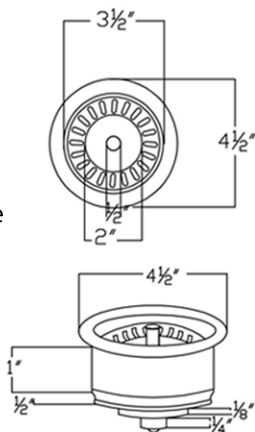

\* ORB: Oil Rubbed Bronze

**SINK DETAILS (Model# KASRDB33249)**

- \* 33" Hammered Copper Rounded Kitchen Apron Single Basin Sink
- \* Color: Oil Rubbed Bronze
- \* Outer Dimension: 33" x 24" x 9"
- \* Inner Dimension: 31" x 21" x 9"
- \* Drain Size: 3.5" Standard
- \* Material Gauge: 14

### SILICONE DETAILS (Model# C900-ORB)

- \* Neutral Cure Installation Silicone
- \* Size: 4.5 OZ
- \* Matches a Variety of Different Styled Sinks and Drains