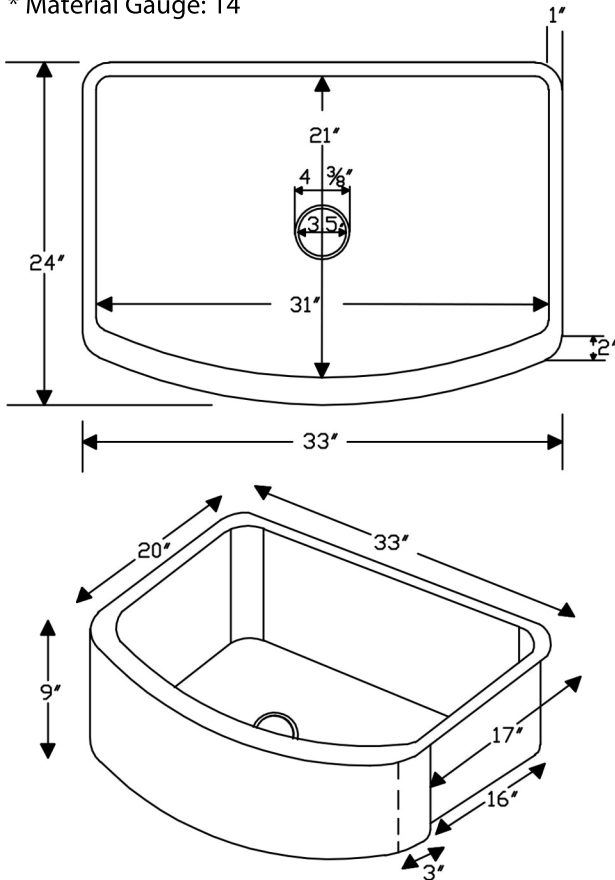

**PACKAGE INCLUDES THE FOLLOWING ITEMS:**

- \* 33" Hammered Copper Rounded Kitchen Apron Single Basin Sink / ORB Finish (Model# KASRDB33249)
- \* 3.5" Garbage Disposal Drain w/ Basket / ORB Finish (Model# D-130ORB)
- \* Oil Rubbed Bronze Installation Silicone (Model# C900-ORB)
- \* Copper Sink Wax (Model# W900-WAX)

\* ORB: Oil Rubbed Bronze

**SINK DETAILS (Model# KASRDB33249)**

- \* 33" Hammered Copper Rounded Kitchen Apron Single Basin Sink
- \* Color: Oil Rubbed Bronze
- \* Outer Dimension: 33" x 24" x 9"
- \* Inner Dimension: 31" x 21" x 9"
- \* Drain Size: 3.5" Standard
- \* Material Gauge: 14

### DRAIN #1 DETAILS (Model# D-130ORB)

- \* 3.5" Deluxe Garbage Disposal Drain w/ Basket
- \* Color: Oil Rubbed Bronze
- \* Inner Dimension: 3.5"
- \* Outer Dimension: 4.5" x 2"
- \* Installation Type: Insinkerator Brand Compatible
- \* Material: Brass

### SILICONE DETAILS (Model# C900-ORB)

- \* Neutral Cure Installation Silicone
- \* Size: 4.5 OZ
- \* Matches a Variety of Different Styled Sinks and Drains