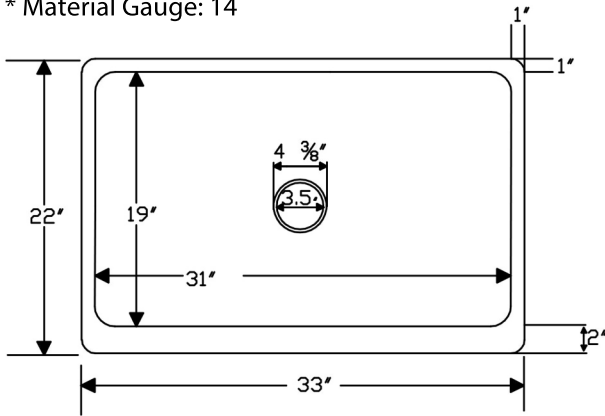

**PACKAGE INCLUDES THE FOLLOWING ITEMS:**

- \* 33" Hammered Copper Kitchen Apron Single Basin Sink w/ Scroll Design / ORB Finish (Model# KASDB33229S)
- \* 3.5" Garbage Disposal Drain w/ Basket / ORB Finish (Model# D-130ORB)
- \* Oil Rubbed Bronze Installation Silicone (Model# C900-ORB)
- \* Copper Sink Wax (Model# W900-WAX)

*\* ORB: Oil Rubbed Bronze*

**SINK DETAILS (Model# KASDB33229S)**

- \* 33" Hammered Copper Kitchen Apron Single Basin Sink w/ Scroll Design
- \* Color: Oil Rubbed Bronze
- \* Outer Dimension: 33" x 22" x 9"
- \* Inner Dimension: 31" x 19" x 9"
- \* Drain Size: 3.5" Standard
- \* Material Gauge: 14

### DRAIN #1 DETAILS (Model# D-130ORB)

- \* 3.5" Deluxe Garbage Disposal Drain w/ Basket
- \* Color: Oil Rubbed Bronze
- \* Inner Dimension: 3.5"
- \* Outer Dimension: 4.5" x 2"
- \* Installation Type: Insinkerator Brand Compatible
- \* Material: Brass

### SILICONE DETAILS (Model# C900-ORB)

- \* Neutral Cure Installation Silicone
- \* Size: 4.5 OZ
- \* Matches a Variety of Different Styled Sinks and Drains