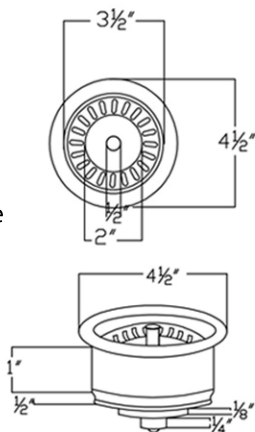

**PACKAGE INCLUDES THE FOLLOWING ITEMS:**

- \* 33" Hammered Copper Kitchen Apron Single Basin Sink w/ Scroll Design / ORB Finish (Model# KASDB33229S)
- \* 3.5" Garbage Disposal Drain w/ Basket / ORB Finish (Model# D-130ORB)
- \* Oil Rubbed Bronze Installation Silicone (Model# C900-ORB)
- \* Copper Sink Wax (Model# W900-WAX)

*\* ORB: Oil Rubbed Bronze*

**SINK DETAILS (Model# KASDB33229S)**

- \* 33" Hammered Copper Kitchen Apron Single Basin Sink w/ Scroll Design
- \* Color: Oil Rubbed Bronze
- \* Outer Dimension: 33" x 22" x 9"
- \* Inner Dimension: 31" x 19" x 9"
- \* Drain Size: 3.5" Standard
- \* Material Gauge: 14

### SILICONE DETAILS (Model# C900-ORB)

- \* Neutral Cure Installation Silicone
- \* Size: 4.5 OZ
- \* Matches a Variety of Different Styled Sinks and Drains