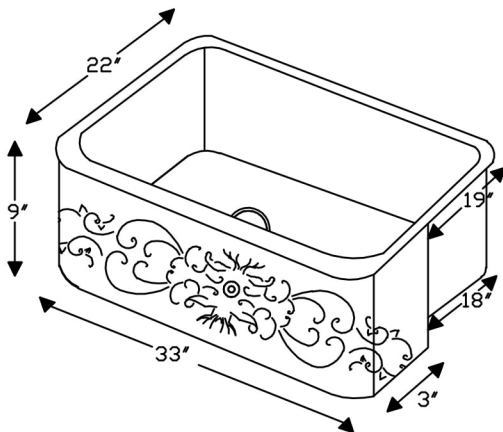

**PACKAGE INCLUDES THE FOLLOWING ITEMS:**

- \* 33" Hammered Copper Kitchen Apron Single Basin Sink w/ Scroll Design / ORB Finish (Model# KASDB33229S)
- \* 3.5" Garbage Disposal Drain w/ Basket / ORB Finish (Model# D-130ORB)
- \* Oil Rubbed Bronze Installation Silicone (Model# C900-ORB)
- \* Copper Sink Wax (Model# W900-WAX)

*\* ORB: Oil Rubbed Bronze*

**SINK DETAILS (Model# KASDB33229S)**

- \* 33" Hammered Copper Kitchen Apron Single Basin Sink w/ Scroll Design
- \* Color: Oil Rubbed Bronze
- \* Outer Dimension: 33" x 22" x 9"
- \* Inner Dimension: 31" x 19" x 9"
- \* Drain Size: 3.5" Standard
- \* Material Gauge: 14

### PACKAGE INCLUDES THE FOLLOWING ITEMS:

- \* 33" Hammered Copper Kitchen Apron Single Basin Sink w/ Scroll Design / ORB Finish (Model# KASDB33229S)
- \* 3.5" Garbage Disposal Drain w/ Basket / ORB Finish (Model# D-130ORB)
- \* Oil Rubbed Bronze Installation Silicone (Model# C900-ORB)
- \* Copper Sink Wax (Model# W900-WAX)

### SILICONE DETAILS (Model# C900-ORB)

- \* Neutral Cure Installation Silicone
- \* Size: 4.5 OZ
- \* Matches a Variety of Different Styled Sinks and Drains