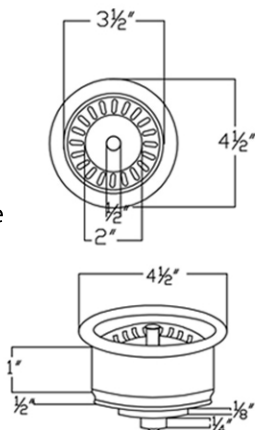

* ORB: Oil Rubbed Bronze

SINK DETAILS (Model# KASDB30229)

- * 30" Hammered Copper Kitchen Apron Single Basin Sink
- * Color: Oil Rubbed Bronze
- * Outer Dimension: 30" x 22" x 9"
- * Inner Dimension: 28" x 19" x 9"
- * Drain Size: 3.5" Standard
- * Material Gauge: 14

* ORB: Oil Rubbed Bronze

DRAIN #1 DETAILS (Model# D-130ORB)

- * 3.5" Deluxe Garbage Disposal Drain w/ Basket
- * Color: Oil Rubbed Bronze
- * Inner Dimension: 3.5"
- * Outer Dimension: 4.5" x 2"
- * Installation Type: Insinkerator Brand Compatible
- * Material: Brass

SILICONE DETAILS (Model# C900-ORB)

- * Neutral Cure Installation Silicone
- * Size: 4.5 OZ
- * Matches a Variety of Different Styled Sinks and Drains

COPPER SINK WAX DETAILS (Model# W900-WAX)

- * Copper Sink Wax & Cleaner
- * Made from Natural Bee's Wax
- * No Wax Build Up Ever!
- * Hard Water Protection
- * Works great on a variety of different surfaces: