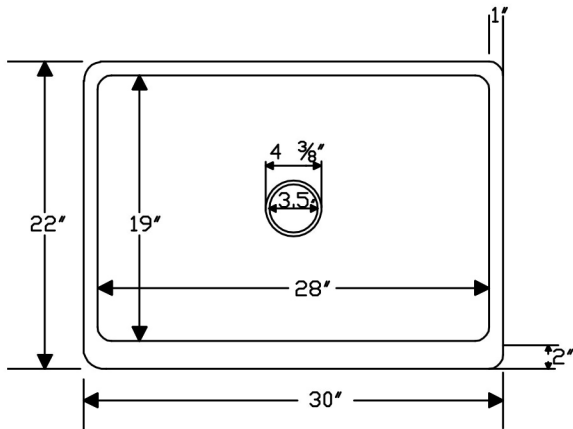

PACKAGE INCLUDES THE FOLLOWING ITEMS:

- * 30" Hammered Copper Kitchen Apron Single Basin Sink / ORB Finish (Model# KASDB30229)
- * 3.5" Garbage Disposal Drain w/ Basket / ORB Finish (Model# D-130ORB)
- * Oil Rubbed Bronze Installation Silicone (Model# C900-ORB)
- * Copper Sink Wax (Model# W900-WAX)

* ORB: Oil Rubbed Bronze

SINK DETAILS (Model# KASDB30229)

- * 30" Hammered Copper Kitchen Apron Single Basin Sink
- * Color: Oil Rubbed Bronze
- * Outer Dimension: 30" x 22" x 9"
- * Inner Dimension: 28" x 19" x 9"
- * Drain Size: 3.5" Standard
- * Material Gauge: 14

* ORB: Oil Rubbed Bronze

DRAIN #1 DETAILS (Model# D-130ORB)

- * 3.5" Deluxe Garbage Disposal Drain w/ Basket
- * Color: Oil Rubbed Bronze
- * Inner Dimension: 3.5"
- * Outer Dimension: 4.5" x 2"
- * Installation Type: Insinkerator Brand Compatible
- * Material: Brass

SILICONE DETAILS (Model# C900-ORB)

- * Neutral Cure Installation Silicone
- * Size: 4.5 OZ
- * Matches a Variety of Different Styled Sinks and Drains

COPPER SINK WAX DETAILS (Model# W900-WAX)

- * Copper Sink Wax & Cleaner
- * Made from Natural Bee's Wax
- * No Wax Build Up Ever!
- * Hard Water Protection
- * Works great on a variety of different surfaces: