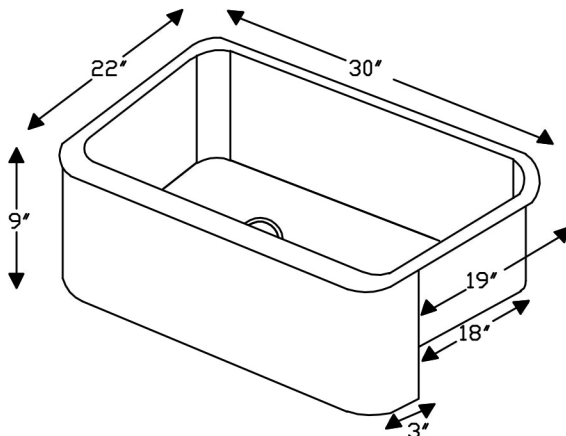

PACKAGE INCLUDES THE FOLLOWING ITEMS:

- * 30" Hammered Copper Kitchen Apron Single Basin Sink / ORB Finish (Model# KASDB30229)
- * 3.5" Garbage Disposal Drain w/ Basket / ORB Finish (Model# D-130ORB)
- * Oil Rubbed Bronze Installation Silicone (Model# C900-ORB)
- * Copper Sink Wax (Model# W900-WAX)

* ORB: Oil Rubbed Bronze

SINK DETAILS (Model# KASDB30229)

- * 30" Hammered Copper Kitchen Apron Single Basin Sink
- * Color: Oil Rubbed Bronze
- * Outer Dimension: 30" x 22" x 9"
- * Inner Dimension: 28" x 19" x 9"
- * Drain Size: 3.5" Standard
- * Material Gauge: 14

* ORB: Oil Rubbed Bronze

DRAIN #1 DETAILS (Model# D-130ORB)

- * 3.5" Deluxe Garbage Disposal Drain w/ Basket
- * Color: Oil Rubbed Bronze
- * Inner Dimension: 3.5"
- * Outer Dimension: 4.5" x 2"
- * Installation Type: Insinkerator Brand Compatible
- * Material: Brass