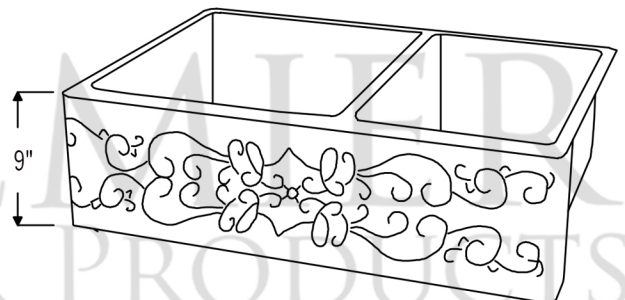

PACKAGE INCLUDES THE FOLLOWING ITEMS:

- * 33" Hammered Copper Kitchen Apron 60/40 Double Basin Sink w/ Scroll Design/ ORB Finish (Model# KA60DB33229S)
- * 3.5" Garbage Disposal Drain w/ Basket / ORB Finish (Model# D-130ORB)
- * 3.5" Kitchen Basket Strainer Drain / ORB Finish (Model# D-132ORB)
- * Oil Rubbed Bronze Installation Silicone (Model# C900-ORB)
- * Copper Sink Wax (Model# W900-WAX)

* ORB: Oil Rubbed Bronze

SINK DETAILS (Model# KA60DB33229S)

- * 33" Hammered Copper Kitchen Apron 60/40 Double Basin Sink w/ Scroll Design
- * Color: Oil Rubbed Bronze
- * Outer Dimension: 33" x 22" x 9"
- * Inner Dimension: L: 17.5" x 19" x 9" R: 12.5" x 19" x 9"
- * Rim: Left, Back, Right - 1" / Front - 2"
- * Drain Opening: 3.5" Standard
- * Material Gauge: 14
- * CODE / STANDARD COMPLIANCE: IAPMO / cUPC LISTED

* ORB: Oil Rubbed Bronze

DRAIN #1 DETAILS (Model# D-130ORB)

- * 3.5" Deluxe Garbage Disposal Drain w/ Basket
- * Color: Oil Rubbed Bronze
- * Outer Dimension: 4.5" x 2.25"
- * Inner Dimension: 3.5"
- * Installation Type: Insinkerator Brand Compatible
- * Material: Brass
- * Prop 65 Compliant