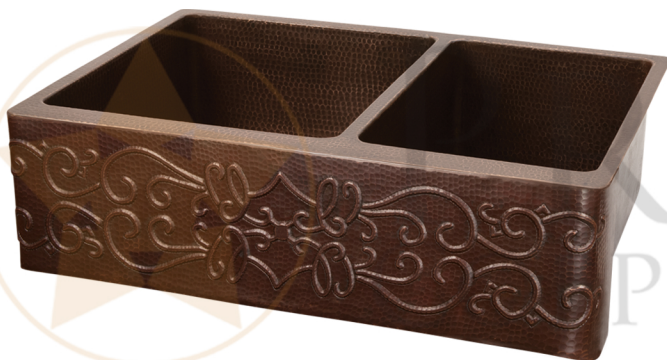

PACKAGE INCLUDES THE FOLLOWING ITEMS:

- * 33" Hammered Copper Kitchen Apron 60/40 Double Basin Sink w/ Scroll Design/ ORB Finish (Model# KA60DB33229S)
- * 3.5" Garbage Disposal Drain w/ Basket / ORB Finish (Model# D-130ORB)
- * 3.5" Kitchen Basket Strainer Drain / ORB Finish (Model# D-132ORB)
- * Oil Rubbed Bronze Installation Silicone (Model# C900-ORB)
- * Copper Sink Wax (Model# W900-WAX)

* ORB: Oil Rubbed Bronze

SINK DETAILS (Model# KA60DB33229S)

- * 33" Hammered Copper Kitchen Apron 60/40 Double Basin Sink w/ Scroll Design
- * Color: Oil Rubbed Bronze
- * Outer Dimension: 33" x 22" x 9"
- * Inner Dimension: L: 17.5" x 19" x 9" R: 12.5" x 19" x 9"
- * Rim: Left, Back, Right - 1" / Front - 2"
- * Drain Opening: 3.5" Standard
- * Material Gauge: 14
- * CODE / STANDARD COMPLIANCE: IAPMO / cUPC LISTED

* ORB: Oil Rubbed Bronze

DRAIN #1 DETAILS (Model# D-130ORB)

- * 3.5" Deluxe Garbage Disposal Drain w/ Basket
- * Color: Oil Rubbed Bronze
- * Outer Dimension: 4.5" x 2.25"
- * Inner Dimension: 3.5"
- * Installation Type: Insinkerator Brand Compatible
- * Material: Brass
- * Prop 65 Compliant