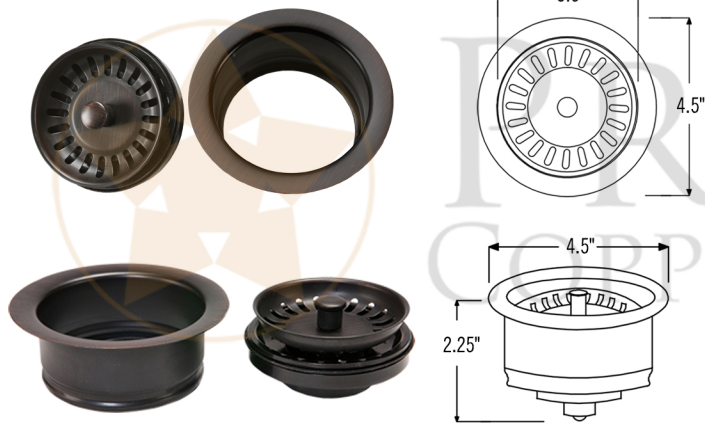

PACKAGE INCLUDES THE FOLLOWING ITEMS:

- * 33" Hammered Copper Kitchen Apron 60/40 Double Basin Sink w/ Scroll Design/ ORB Finish (Model# KA60DB33229S)
- * 3.5" Garbage Disposal Drain w/ Basket / ORB Finish (Model# D-130ORB)
- * 3.5" Kitchen Basket Strainer Drain / ORB Finish (Model# D-132ORB)
- * Oil Rubbed Bronze Installation Silicone (Model# C900-ORB)
- * Copper Sink Wax (Model# W900-WAX)

* ORB: Oil Rubbed Bronze

SINK DETAILS (Model# KA60DB33229S)

- * 33" Hammered Copper Kitchen Apron 60/40 Double Basin Sink w/ Scroll Design
- * Color: Oil Rubbed Bronze
- * Outer Dimension: 33" x 22" x 9"
- * Inner Dimension: L: 17.5" x 19" x 9" R: 12.5" x 19" x 9"
- * Rim: Left, Back, Right - 1" / Front - 2"
- * Drain Opening: 3.5" Standard
- * Material Gauge: 14
- * CODE / STANDARD COMPLIANCE: IAPMO / cUPC LISTED

* ORB: Oil Rubbed Bronze

DRAIN #1 DETAILS (Model# D-130ORB)

- * 3.5" Deluxe Garbage Disposal Drain w/ Basket
- * Color: Oil Rubbed Bronze
- * Outer Dimension: 4.5" x 2.25"
- * Inner Dimension: 3.5"
- * Installation Type: Insinkerator Brand Compatible
- * Material: Brass
- * Prop 65 Compliant