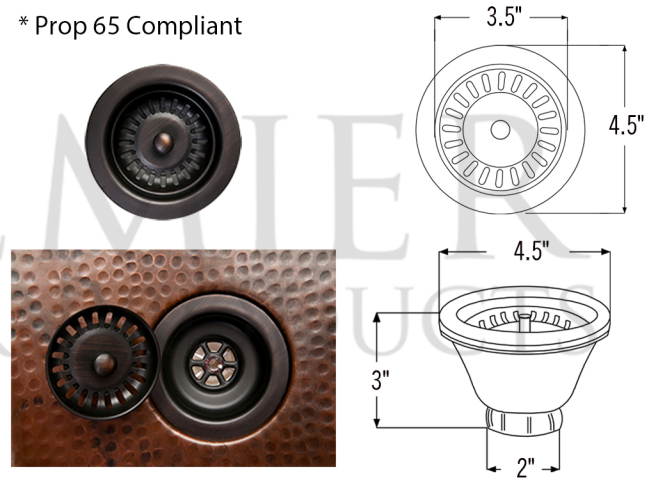

* ORB: Oil Rubbed Bronze

SINK DETAILS (Model# KA60DB33229S)

- * 33" Hammered Copper Kitchen Apron 60/40 Double Basin Sink w/ Scroll Design
- * Color: Oil Rubbed Bronze
- * Outer Dimension: 33" x 22" x 9"
- * Inner Dimension: L: 17.5" x 19" x 9" R: 12.5" x 19" x 9"
- * Rim: Left, Back, Right - 1" / Front - 2"
- * Drain Opening: 3.5" Standard
- * Material Gauge: 14
- * CODE / STANDARD COMPLIANCE: IAPMO / cUPC LISTED

* ORB: Oil Rubbed Bronze

DRAIN #1 DETAILS (Model# D-130ORB)

- * 3.5" Deluxe Garbage Disposal Drain w/ Basket
- * Color: Oil Rubbed Bronze
- * Outer Dimension: 4.5" x 2.25"
- * Inner Dimension: 3.5"
- * Installation Type: Insinkerator Brand Compatible
- * Material: Brass
- * Prop 65 Compliant

DRAIN #2 DETAILS (Model# D-132ORB)

- * 3.5" Kitchen, Prep, Bar Basket Strainer Drain
- * Color: Oil Rubbed Bronze
- * Outer Dimension: 4.5" x 3"
- * Inner Dimension: 3.5"
- * Installation Type: Compression
- * Material: Brass/PVC
- * Prop 65 Compliant

SILICONE DETAILS (Model# C900-ORB)

- * Neutral Cure Installation Silicone
- * Size: 4.7 OZ
- * Matches a Variety of Different Styled Sinks and Drains

COPPER SINK WAX DETAILS (Model# W900-WAX)

- * Copper Sink Wax Protectant
- * Made from Natural Bee's Wax
- * No Wax Build Up Ever!
- * Hard Water Protection
- * Works great on a variety of different surfaces: