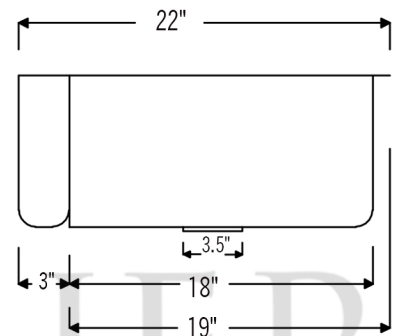

* ORB: Oil Rubbed Bronze

SINK DETAILS (Model# KA60DB33229S)

- * 33" Hammered Copper Kitchen Apron 60/40 Double Basin Sink w/ Scroll Design
- * Color: Oil Rubbed Bronze
- * Outer Dimension: 33" x 22" x 9"
- * Inner Dimension: L: 17.5" x 19" x 9" R: 12.5" x 19" x 9"
- * Rim: Left, Back, Right - 1" / Front - 2"
- * Drain Opening: 3.5" Standard
- * Material Gauge: 14
- * CODE / STANDARD COMPLIANCE: IAPMO / cUPC LISTED

DRAIN #2 DETAILS (Model# D-132ORB)

- * 3.5" Kitchen, Prep, Bar Basket Strainer Drain
- * Color: Oil Rubbed Bronze
- * Outer Dimension: 4.5" x 3"
- * Inner Dimension: 3.5"
- * Installation Type: Compression
- * Material: Brass/PVC
- * Prop 65 Compliant