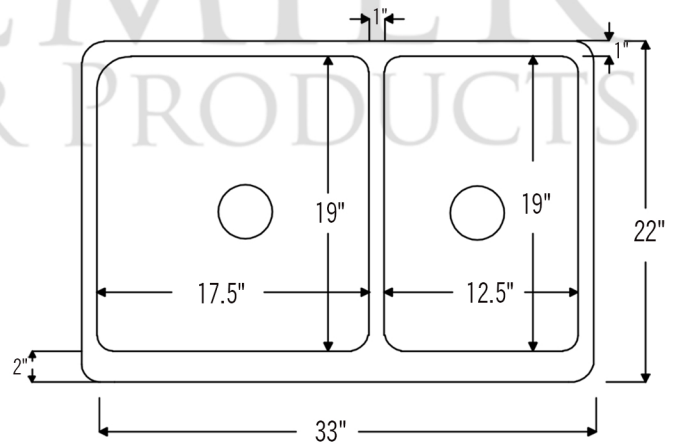

PACKAGE INCLUDES THE FOLLOWING ITEMS:

- * 33" Hammered Copper Kitchen Apron 60/40 Double Basin Sink w/ Scroll Design/ ORB Finish (Model# KA60DB33229S)
- * 3.5" Garbage Disposal Drain w/ Basket / ORB Finish (Model# D-130ORB)
- * 3.5" Kitchen Basket Strainer Drain / ORB Finish (Model# D-132ORB)
- * Oil Rubbed Bronze Installation Silicone (Model# C900-ORB)
- * Copper Sink Wax (Model# W900-WAX)

* ORB: Oil Rubbed Bronze

SINK DETAILS (Model# KA60DB33229S)

- * 33" Hammered Copper Kitchen Apron 60/40 Double Basin Sink w/ Scroll Design
- * Color: Oil Rubbed Bronze
- * Outer Dimension: 33" x 22" x 9"
- * Inner Dimension: L: 17.5" x 19" x 9" R: 12.5" x 19" x 9"
- * Rim: Left, Back, Right - 1" / Front - 2"
- * Drain Opening: 3.5" Standard
- * Material Gauge: 14
- * CODE / STANDARD COMPLIANCE: IAPMO / cUPC LISTED

* ORB: Oil Rubbed Bronze

DRAIN #1 DETAILS (Model# D-130ORB)

- * 3.5" Deluxe Garbage Disposal Drain w/ Basket
- * Color: Oil Rubbed Bronze
- * Outer Dimension: 4.5" x 2.25"
- * Inner Dimension: 3.5"
- * Installation Type: Insinkerator Brand Compatible
- * Material: Brass
- * Prop 65 Compliant

DRAIN #2 DETAILS (Model# D-132ORB)

- * 3.5" Kitchen, Prep, Bar Basket Strainer Drain
- * Color: Oil Rubbed Bronze
- * Outer Dimension: 4.5" x 3"
- * Inner Dimension: 3.5"
- * Installation Type: Compression
- * Material: Brass/PVC
- * Prop 65 Compliant