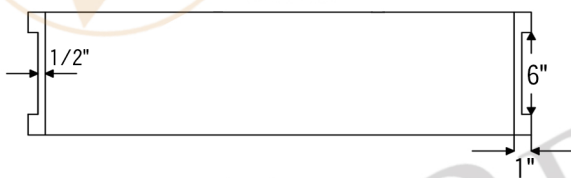

PREMIER  
COPPER PRODUCTS

MODEL NUMBER: KASDB33229R

- \* Description: 33" Hammered Copper Kitchen Apron Single Basin Sink with Rings
- \* Outer Dimension: 33" x 22" x 9"
- \* Inner Dimension: 31" x 19" x 9"
- \* Rim: Back, Left, Right - 1" / Front - 2"
- \* Drain Opening: 3.5"
- \* Finish: Oil Rubbed Bronze
- \* Design: Apron Front Rings
- \* Gauge: 14

CODE/STANDARD COMPLIANCE

\* IAPMO/cUPC LISTED

Front View

Back View

THIS PRODUCT IS HAND CRAFTED, SMALL VARIANCES IN COLOR AND SIZE MAY OCCUR.  
DO NOT MAKE ANY INSTALLATION CUTS UNTIL YOU RECEIVE YOUR ITEM(S).