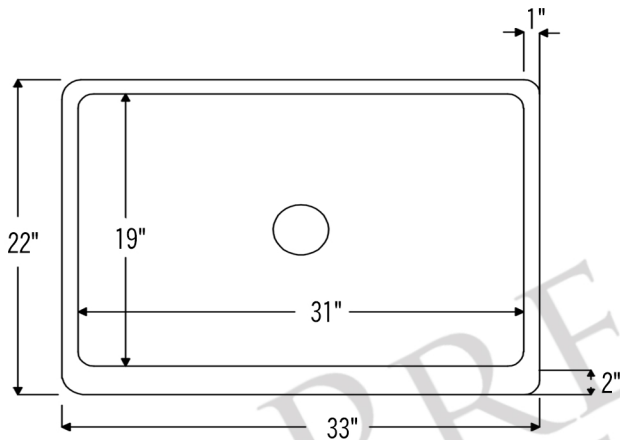

PREMIER  
COPPER PRODUCTS

MODEL NUMBER: KASDB33229R

- \* Description: 33" Hammered Copper Kitchen Apron Single Basin Sink with Rings
- \* Outer Dimension: 33" x 22" x 9"
- \* Inner Dimension: 31" x 19" x 9"
- \* Rim: Back, Left, Right - 1" / Front - 2"
- \* Drain Opening: 3.5"
- \* Finish: Oil Rubbed Bronze
- \* Design: Apron Front Rings
- \* Gauge: 14

CODE/STANDARD COMPLIANCE

\* IAPMO/cUPC LISTED

Front View

Back View

THIS PRODUCT IS HAND CRAFTED, SMALL VARIANCES IN COLOR AND SIZE MAY OCCUR.  
DO NOT MAKE ANY INSTALLATION CUTS UNTIL YOU RECEIVE YOUR ITEM(S).