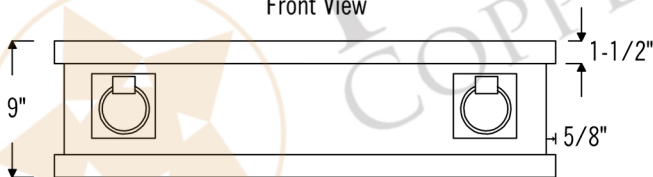

PREMIER  
COPPER PRODUCTS

MODEL NUMBER: KASDB33229R

- \* Description: 33" Hammered Copper Kitchen Apron Single Basin Sink with Rings
- \* Outer Dimension: 33" x 22" x 9"
- \* Inner Dimension: 31" x 19" x 9"
- \* Rim: Back, Left, Right - 1" / Front - 2"
- \* Drain Opening: 3.5"
- \* Finish: Oil Rubbed Bronze
- \* Design: Apron Front Rings
- \* Gauge: 14

CODE/STANDARD COMPLIANCE

\* IAPMO/cUPC LISTED

Front View

Back View

THIS PRODUCT IS HAND CRAFTED, SMALL VARIANCES IN COLOR AND SIZE MAY OCCUR.  
DO NOT MAKE ANY INSTALLATION CUTS UNTIL YOU RECEIVE YOUR ITEM(S).