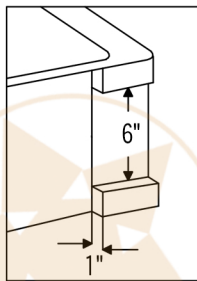

PREMIER  
COPPER PRODUCTS

MODEL NUMBER: KASDB33229R

- \* Description: 33" Hammered Copper Kitchen Apron Single Basin Sink with Rings
- \* Outer Dimension: 33" x 22" x 9"
- \* Inner Dimension: 31" x 19" x 9"
- \* Rim: Back, Left, Right - 1" / Front - 2"
- \* Drain Opening: 3.5"
- \* Finish: Oil Rubbed Bronze
- \* Design: Apron Front Rings
- \* Gauge: 14

CODE/STANDARD COMPLIANCE

\* IAPMO/cUPC LISTED

Front View

Back View

THIS PRODUCT IS HAND CRAFTED, SMALL VARIANCES IN COLOR AND SIZE MAY OCCUR.  
DO NOT MAKE ANY INSTALLATION CUTS UNTIL YOU RECEIVE YOUR ITEM(S).