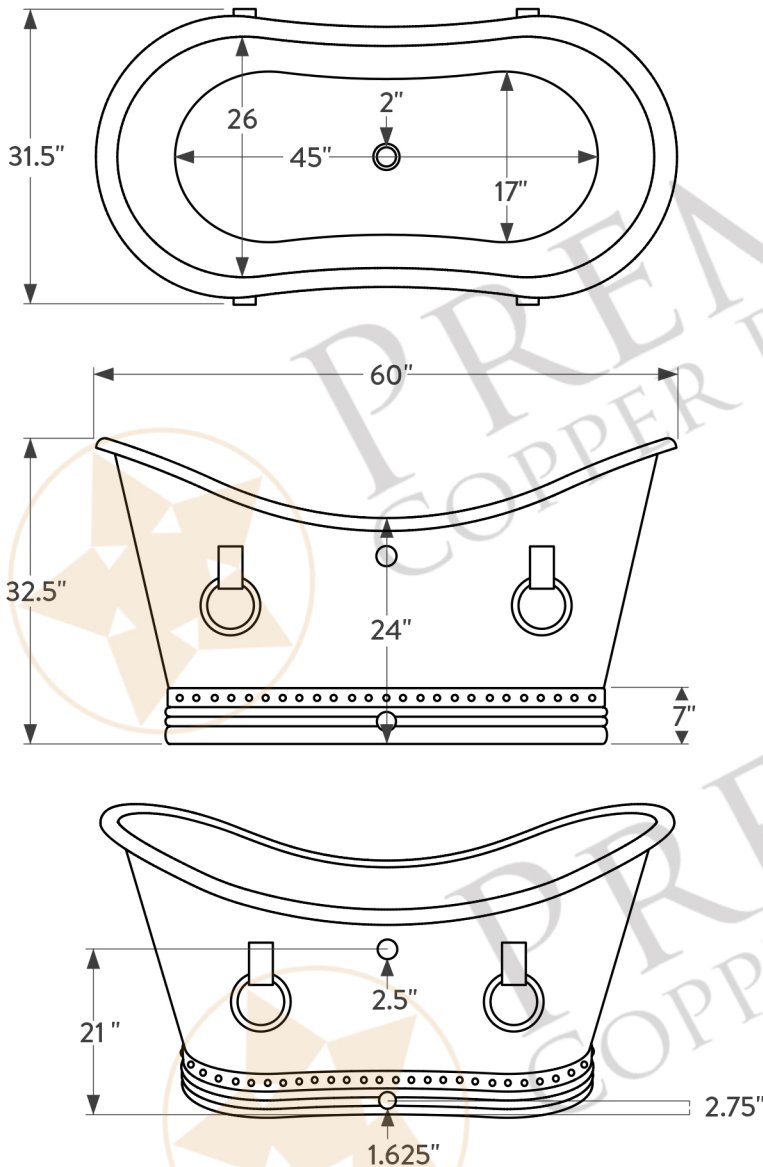

PREMIER
COPPER PRODUCTS

MODEL NUMBER: BTDR60DBOF

- * Description: 60" Hammered Copper Double Slipper Bathtub with Rings - Overflow Drain Compatible
- * Outer Dimension: 60" x 31.5" x 32.5"
- * Center Tub Height: 24"
- * Drain Opening: 2" Center
- * Finish: Oil Rubbed Bronze
- * Hole Sizes: 2.5" (Top) 1.625" (Bottom)
- * Hole Locations: 21" from ground to center of hole (Top)
2.75" from ground to center of hole (Bottom)

CODE/STANDARD COMPLIANCE

* IAPMO/UPC LISTED

THIS PRODUCT IS HAND CRAFTED, SMALL VARIANCES IN COLOR AND SIZE MAY OCCUR.
DO NOT MAKE ANY INSTALLATION CUTS UNTIL YOU RECEIVE YOUR ITEM(S).