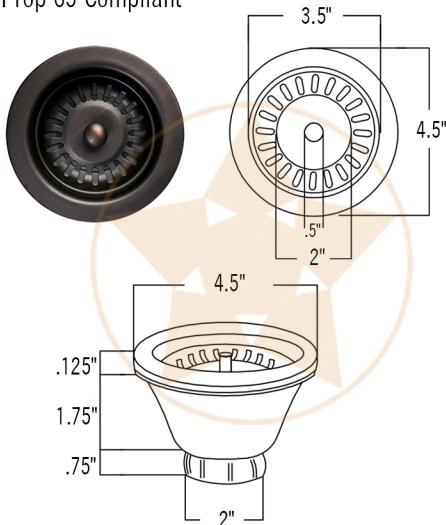

DRAIN DETAILS (Model# D-132ORB)

- Description: 3.5" Basket Strainer Drain
- Upper Flange Dimension: 4.5"
- Material: Solid Brass
- Prop 65 Compliant