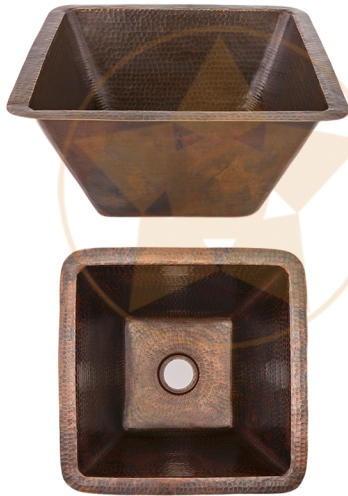

### PACKAGE INCLUDES THE FOLLOWING ITEMS:

- \* 17" Large Square Hammered Copper Prep Sink / ORB Finish (Model # BS17DB)
- \* Single Handle Bar or Vessel Filler Faucet / ORB Finish (Model # B-BV01ORB)
- \* 3.5" Basket Strainer Drain / ORB Finish (Model# D-132ORB)
- \* Copper Sink Wax (Model# W900-WAX)
- \* Neutral Cure Copper Sink Installation Silicone (Model# C900-ORB)

\* ORB: Oil Rubbed Bronze

### SINK DETAILS (Model# BS17DB)

- \* Description: 17" Large Square Hammered Copper Prep Sink
- \* Color: Oil Rubbed Bronze
- \* Outer Dimension: 17" x 17" x 9"
- \* Inner Dimension: 15" x 15" x 9"
- \* Drain Size: 3.5" Drain Opening

### FAUCET DETAILS (Model# B-BV01ORB)

- \* Description: Single Handle Bar / Vessel Faucet
- \* Finish: Oil Rubbed Bronze
- \* Installation: Single Hole
- \* Overall Height: 11"
- \* Spout Reach: 6"
- \* Certifications: ASME A112.18.1/CSA B125.1, NSF/ANSI 61, California Lead Plumbing Law, ADA and Prop 65 Compliant