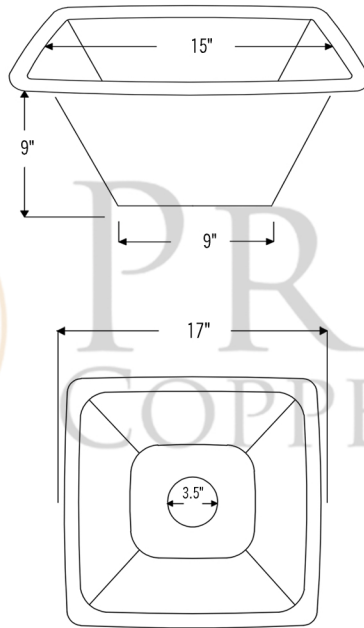

### PACKAGE INCLUDES THE FOLLOWING ITEMS:

- \* 17" Large Square Hammered Copper Prep Sink / ORB Finish (Model # BS17DB)
- \* Single Handle Bar or Vessel Filler Faucet / ORB Finish (Model # B-BV01ORB)
- \* 3.5" Basket Strainer Drain / ORB Finish (Model# D-132ORB)
- \* Copper Sink Wax (Model# W900-WAX)
- \* Neutral Cure Copper Sink Installation Silicone (Model# C900-ORB)

### SINK DETAILS (Model# BS17DB)

- \* Description: 17" Large Square Hammered Copper Prep Sink
- \* Color: Oil Rubbed Bronze
- \* Outer Dimension: 17" x 17" x 9"
- \* Inner Dimension: 15" x 15" x 9"
- \* Drain Size: 3.5" Drain Opening

### FAUCET DETAILS (Model# B-BV01ORB)

- \* Description: Single Handle Bar / Vessel Faucet
- \* Finish: Oil Rubbed Bronze
- \* Installation: Single Hole
- \* Overall Height: 11"
- \* Spout Reach: 6"
- \* Certifications: ASME A112.18.1/CSA B125.1, NSF/ANSI 61, California Lead Plumbing Law, ADA and Prop 65 Compliant

### SILICONE DETAILS (Model# C900-ORB)

- \* Description: Neutral Cure Copper Sink Installation Silicone
- \* Color: Oil Rubbed Bronze
- \* Size: 4.7oz