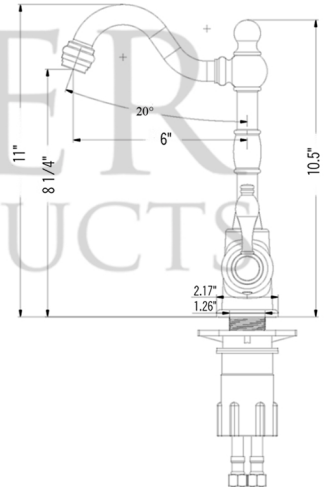

### PACKAGE INCLUDES THE FOLLOWING ITEMS:

- \* 17" Large Square Hammered Copper Prep Sink / ORB Finish (Model # BS17DB)
- \* Single Handle Bar or Vessel Filler Faucet / ORB Finish (Model # B-BV01ORB)
- \* 3.5" Basket Strainer Drain / ORB Finish (Model# D-132ORB)
- \* Copper Sink Wax (Model# W900-WAX)
- \* Neutral Cure Copper Sink Installation Silicone (Model# C900-ORB)

### SINK DETAILS (Model# BS17DB)

- \* Description: 17" Large Square Hammered Copper Prep Sink
- \* Color: Oil Rubbed Bronze
- \* Outer Dimension: 17" x 17" x 9"
- \* Inner Dimension: 15" x 15" x 9"
- \* Drain Size: 3.5" Drain Opening

### FAUCET DETAILS (Model# B-BV01ORB)

- \* Description: Single Handle Bar / Vessel Faucet
- \* Finish: Oil Rubbed Bronze
- \* Installation: Single Hole
- \* Overall Height: 11"
- \* Spout Reach: 6"
- \* Certifications: ASME A112.18.1/CSA B125.1, NSF/ANSI 61, California Lead Plumbing Law, ADA and Prop 65 Compliant

### SILICONE DETAILS (Model# C900-ORB)

- \* Description: Neutral Cure Copper Sink Installation Silicone
- \* Color: Oil Rubbed Bronze
- \* Size: 4.7oz