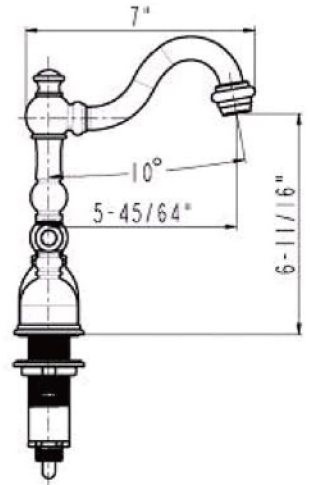

Premier Copper Products

CODE/STANDARD COMPLIANCE

* IAPMO/cUPC LISTED

ITEM # LR14FDB ROUND FLAT RIM

OUTER DIMENSIONS: 14"X6"

INNER DIMENSIONS: 12"X6"

DRAIN SIZE: 1.5" W/O OVERFLOW

MATERIAL GAUGE:17

8" WIDESPREAD BATHROOM FAUCET

FEATURES:

- All Brass Material
- Ceramic Cartridges
- Max Flow Rate: 2.2GPM(8.3LPM) @ 60PSI
- 100% Factory Tested
- Brass Pop-up Available

APPLICABLE STANDARDS/CODES:

- ASME A112.18.1
- CSA B125.1-2005
- NSF/ANSI 61-2007a
- California Lead Plumbing Law
- ADA

TRU™ Faucets

BY PREMIER COPPER PRODUCTS

B-WS010RB

PRODUCT SPECIFICATIONS

TRUTM Faucets

BY PREMIER COPPER PRODUCTS

B-WS01ORB

EXPLODED PARTS VIEW

BY PREMIER COPPER PRODUCTS

B-WS01ORB

PARTS LISTING

26	2090165	HEXAGONAL MOUNTING SCREW
25	2860356	STAINLESS STEEL FLEXIBLE HOSE
24	2030022	CONTROL BODY
23	2120081	MOUNTING NUT
22	2180126	WASHER
21	2050167	WASHER
20	2010312	BASE SET
19	2110501	BODY CANOPY
18	2133083	CONTROL BODY
17	2050093	O-RING
16	2710101	FAST OPEN CARTRIDGE
15	2750409	HANDLE
14	2030032	CONNECT PIPE
13	2050068	O-RING
12	2050071	O-RING
11	2040232	CONNECTER
10	2180082	FRICTION WASHER
9	2050184	FRICTION WASHER
8	2040230	CONNECTER
7	2090273	SCREW
6	2110735	CAP
5	2040231	BODY CONNECTER
4	2050149	WASHER
3	2140186	SPOUT PIPE
2	2040233	CONNECTER
1	2700025	24 AERATOR