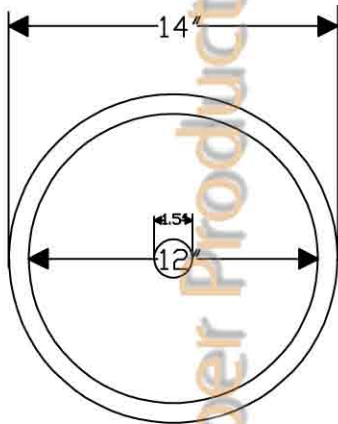

Premier Copper Products

CODE/STANDARD COMPLIANCE

* IAPMO/cUPC LISTED

ITEM # LR14FDB ROUND FLAT RIM

OUTER DIMENSIONS: 14"X6"

INNER DIMENSIONS: 12"X6"

DRAIN SIZE: 1.5" W/O OVERFLOW

MATERIAL GAUGE:17

IMPORTANT: THIS PRODUCT IS HAND CRAFTED AND SMALL VARIANCES MAY OCCUR. DIMENSIONS MAY VARY UP TO 1/4". DO NOT MAKE ANY INSTALLATION CUTS UNTIL YOU RECEIVE YOUR SINK.

BY PREMIER COPPER PRODUCTS

B-WS01ORB

8" WIDESPREAD BATHROOM FAUCET

FEATURES:

- All Brass Material
- Ceramic Cartridges
- Max Flow Rate: 2.2GPM(8.3LPM) @ 60PSI
- 100% Factory Tested
- Brass Pop-up Available

APPLICABLE STANDARDS/CODES:

- ASME A112.18.1
- CSA B125.1-2005
- NSF/ANSI 61-2007a
- California Lead Plumbing Law
- ADA