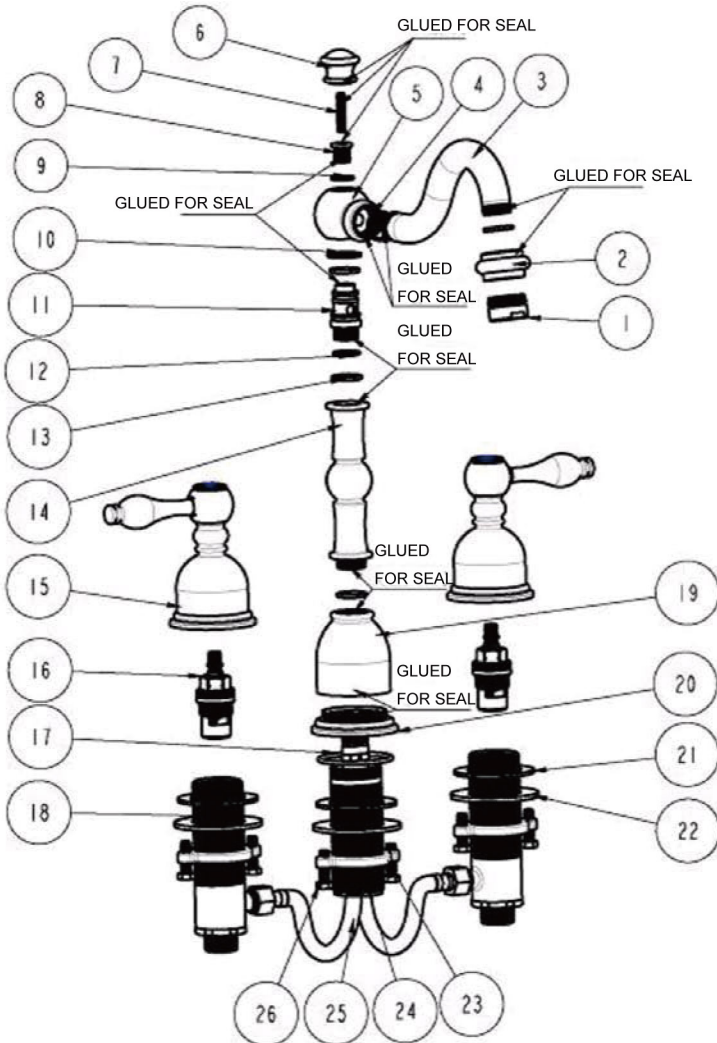

8" WIDESPREAD BATHROOM FAUCET

FEATURES:

- All Brass Material
- Ceramic Cartridges
- Max Flow Rate: 2.2GPM(8.3LPM) @ 60PSI
- 100% Factory Tested
- Brass Pop-up Available

APPLICABLE STANDARDS/CODES:

- ASME A112.18.1
- CSA B125.1-2005
- NSF/ANSI 61-2007a
- California Lead Plumbing Law
- ADA

TRU™ Faucets

BY PREMIER COPPER PRODUCTS

B-WS010RB

PRODUCT SPECIFICATIONS

TRUTM Faucets

BY PREMIER COPPER PRODUCTS

B-WS01ORB

EXPLODED PARTS VIEW

BY PREMIER COPPER PRODUCTS

B-WS01ORB

PARTS LISTING

26	2090165	HEXAGONAL MOUNTING SCREW
25	2860356	STAINLESS STEEL FLEXIBLE HOSE
24	2030022	CONTROL BODY
23	2120081	MOUNTING NUT
22	2180126	WASHER
21	2050167	WASHER
20	2010312	BASE SET
19	2110501	BODY CANOPY
18	2133083	CONTROL BODY
17	2050093	O-RING
16	2710101	FAST OPEN CARTRIDGE
15	2750409	HANDLE
14	2030032	CONNECT PIPE
13	2050068	O-RING
12	2050071	O-RING
11	2040232	CONNECTER
10	2180082	FRICTION WASHER
9	2050184	FRICTION WASHER
8	2040230	CONNECTER
7	2090273	SCREW
6	2110735	CAP
5	2040231	BODY CONNECTER
4	2050149	WASHER
3	2140186	SPOUT PIPE
2	2040233	CONNECTER
1	2700025	24 AERATOR