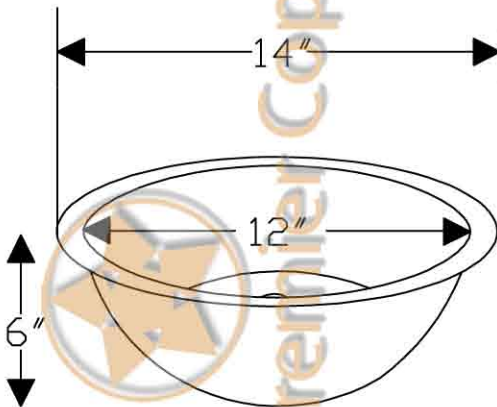

Premier Copper Products

CODE/STANDARD COMPLIANCE

* IAPMO/cUPC LISTED

ITEM # LR14FDB ROUND FLAT RIM

OUTER DIMENSIONS: 14"X6"

INNER DIMENSIONS: 12"X6"

DRAIN SIZE: 1.5" W/O OVERFLOW

MATERIAL GAUGE:17

IMPORTANT: THIS PRODUCT IS HAND CRAFTED AND SMALL VARIANCES MAY OCCUR. DIMENSIONS MAY VARY UP TO 1/4". DO NOT MAKE ANY INSTALLATION CUTS UNTIL YOU RECEIVE YOUR SINK.

BY PREMIER COPPER PRODUCTS

B-WS01ORB

8" WIDESPREAD BATHROOM FAUCET

FEATURES:

- All Brass Material
- Ceramic Cartridges
- Max Flow Rate: 2.2GPM(8.3LPM) @ 60PSI
- 100% Factory Tested
- Brass Pop-up Available

APPLICABLE STANDARDS/CODES:

- ASME A112.18.1
- CSA B125.1-2005
- NSF/ANSI 61-2007a
- California Lead Plumbing Law
- ADA