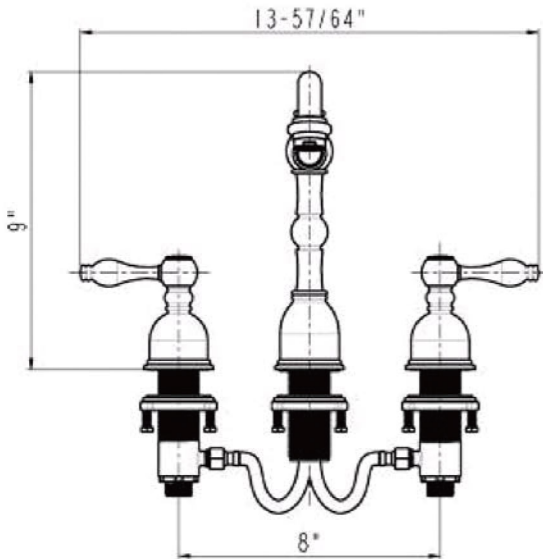

B-WS01ORB

8" WIDESPREAD BATHROOM FAUCET

FEATURES:

- All Brass Material
- Ceramic Cartridges
- Max Flow Rate: 2.2GPM(8.3LPM) @ 60PSI
- 100% Factory Tested
- Brass Pop-up Available

APPLICABLE STANDARDS/CODES:

TRU™ Faucets

BY PREMIER COPPER PRODUCTS

B-WS010RB

PRODUCT SPECIFICATIONS

BY PREMIER COPPER PRODUCTS

B-WS01ORB

PARTS LISTING

26	2090165	HEXAGONAL MOUNTING SCREW
25	2860356	STAINLESS STEEL FLEXIBLE HOSE
24	2030022	CONTROL BODY
23	2120081	MOUNTING NUT
22	2180126	WASHER
21	2050167	WASHER
20	2010312	BASE SET
19	2110501	BODY CANOPY
18	2133083	CONTROL BODY
17	2050093	O-RING
16	2710101	FAST OPEN CARTRIDGE
15	2750409	HANDLE
14	2030032	CONNECT PIPE
13	2050068	O-RING
12	2050071	O-RING
11	2040232	CONNECTER
10	2180082	FRICTION WASHER
9	2050184	FRICTION WASHER
8	2040230	CONNECTER
7	2090273	SCREW
6	2110735	CAP
5	2040231	BODY CONNECTER
4	2050149	WASHER
3	2140186	SPOUT PIPE
2	2040233	CONNECTER
1	2700025	24 AERATOR