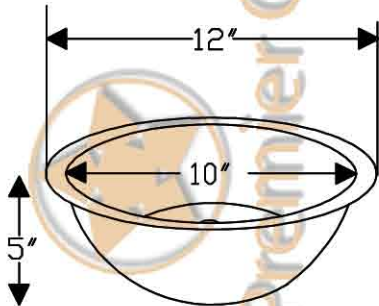

Premier Copper Products

CODE/STANDARD COMPLIANCE

* IAPMO/cUPC LISTED

ITEM # LR12FDB SMALL ROUND UNDER COUNTER HAMMERED COPPER SINK

OUTER DIMENSIONS: 12"X5"

INNER DIMENSIONS: 10"X5"

DRAIN SIZE: 1.5" W/O OVERFLOW

MATERIAL GAUGE:17

IMPORTANT: THIS PRODUCT IS HAND CRAFTED AND SMALL VARIANCES MAY OCCUR. DIMENSIONS MAY VARY UP TO 1/4". DO NOT MAKE ANY INSTALLATION CUTS UNTIL YOU RECEIVE YOUR SINK.

BY PREMIER COPPER PRODUCTS

B-WS01ORB

8" WIDESPREAD BATHROOM FAUCET

FEATURES:

- All Brass Material
- Ceramic Cartridges
- Max Flow Rate: 2.2GPM(8.3LPM) @ 60PSI
- 100% Factory Tested
- Brass Pop-up Available

APPLICABLE STANDARDS/CODES: