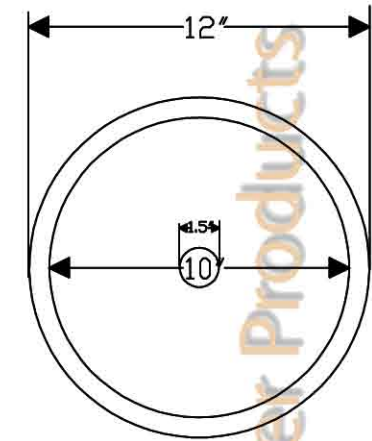

Premier Copper Products

CODE/STANDARD COMPLIANCE

* IAPMO/cUPC LISTED

ITEM # LR12FDB SMALL ROUND UNDER COUNTER HAMMERED COPPER SINK

OUTER DIMENSIONS: 12"X5"

INNER DIMENSIONS: 10"X5"

DRAIN SIZE: 1.5" W/O OVERFLOW

MATERIAL GAUGE:17

IMPORTANT: THIS PRODUCT IS HAND CRAFTED AND SMALL VARIANCES MAY OCCUR. DIMENSIONS MAY VARY UP TO 1/4". DO NOT MAKE ANY INSTALLATION CUTS UNTIL YOU RECEIVE YOUR SINK.

BY PREMIER COPPER PRODUCTS

B-WS01ORB

8" WIDESPREAD BATHROOM FAUCET

FEATURES:

- All Brass Material
- Ceramic Cartridges
- Max Flow Rate: 2.2GPM(8.3LPM) @ 60PSI
- 100% Factory Tested
- Brass Pop-up Available

APPLICABLE STANDARDS/CODES: