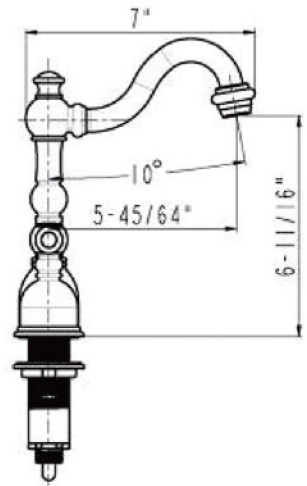

Premier Copper Products

CODE/STANDARD COMPLIANCE

* IAPMO/cUPC LISTED

ITEM # LR12FDB SMALL ROUND UNDER COUNTER HAMMERED COPPER SINK

OUTER DIMENSIONS: 12"X5"

INNER DIMENSIONS: 10"X5"

DRAIN SIZE: 1.5" W/O OVERFLOW

MATERIAL GAUGE:17

IMPORTANT: THIS PRODUCT IS HAND CRAFTED AND SMALL VARIANCES MAY OCCUR. DIMENSIONS MAY VARY UP TO 1/4". DO NOT MAKE ANY INSTALLATION CUTS UNTIL YOU RECEIVE YOUR SINK.

BY PREMIER COPPER PRODUCTS

B-WS01ORB

8" WIDESPREAD BATHROOM FAUCET

FEATURES:

- All Brass Material
- Ceramic Cartridges
- Max Flow Rate: 2.2GPM(8.3LPM) @ 60PSI
- 100% Factory Tested
- Brass Pop-up Available

APPLICABLE STANDARDS/CODES:

TRU™ Faucets

BY PREMIER COPPER PRODUCTS

B-WS010RB

PRODUCT SPECIFICATIONS

BY PREMIER COPPER PRODUCTS

B-WS01ORB

PARTS LISTING

26	2090165	HEXAGONAL MOUNTING SCREW
25	2860356	STAINLESS STEEL FLEXIBLE HOSE
24	2030022	CONTROL BODY
23	2120081	MOUNTING NUT
22	2180126	WASHER
21	2050167	WASHER
20	2010312	BASE SET
19	2110501	BODY CANOPY
18	2133083	CONTROL BODY
17	2050093	O-RING
16	2710101	FAST OPEN CARTRIDGE
15	2750409	HANDLE
14	2030032	CONNECT PIPE
13	2050068	O-RING
12	2050071	O-RING
11	2040232	CONNECTER
10	2180082	FRICTION WASHER
9	2050184	FRICTION WASHER
8	2040230	CONNECTER
7	2090273	SCREW
6	2110735	CAP
5	2040231	BODY CONNECTER
4	2050149	WASHER
3	2140186	SPOUT PIPE
2	2040233	CONNECTER
1	2700025	24 AERATOR